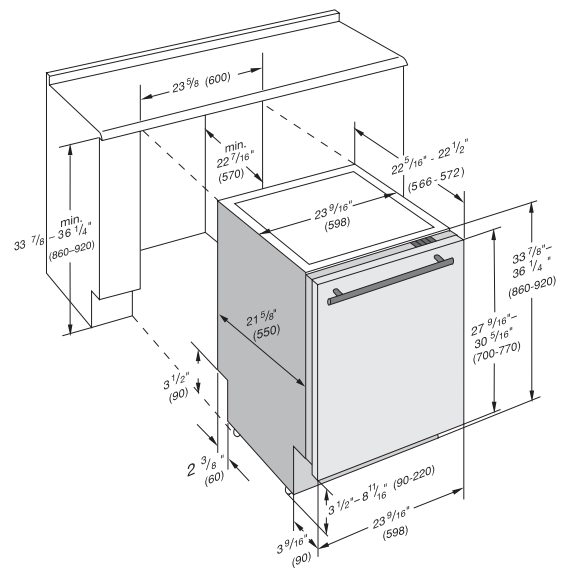

Numbers indicated inside parenthesis ( ) = mm

©2008 BSH Home Appliances Corporation. All rights reserved.

Warranty: "BSH reserves the absolute and unrestricted right to change product materials and specifications, at any time, without notice. Consult the product's installation instructions for final dimensional data and other details. Applicable product warranty can be found in accompanying product literature (or you may contact your account manager for further details)!"

GAGGENAU

Phone: 877.4GAGGENAU Fax: 714.901.5360 www.gaggenau-usa.com info@gaggenau-usa.com