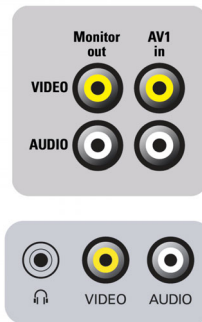

TV
14"

Specifications

Picture/Display

- **Aspect ratio:** 4:3
- **Diagonal screen size:** 14 inch / 37 cm
- **Visible diagonal screen size:** 34 cm
- **Display screen type:** Black Hibri picture tube
- **Picture enhancement:** Color Temperature Adjustment, Sharpness Adjustment, Contrast Plus, Smart Picture

Sound

- **Output power (RMS):** 2 x 2W
- **Music Power:** 4 W
- **Sound Enhancement:** Auto Volume Leveller, Smart Sound, Treble and Bass Control
- **Sound System:** Stereo Playback

Convenience

- **Ease of Installation:** Autostore, Fine Tuning
- **Ease of Use:** Smart Picture Control, Smart Sound Control
- **Remote control type:** RCLA017
- **Screen Format Adjustments:** 4:3, 4:3 expand
- **Clock:** Sleep Timer
- **On-Screen Display languages:** English, Arabic

Tuner/Reception/Transmission

- **Tuner bands:** Hyperband, S-Channel, UHF, VHF
- **TV system:** PAL B/G, PAL D/K, PAL I, SECAM B/G, SECAM D/K
- **Video Playback:** NTSC, PAL
- **Number of Preset Channels:** 100

Connectivity

- **AV 1:** CVBS in
- **AV 2:** Monitor out
- **Front / Side connections:** AV input, Headphone out

Power

- **Power consumption:** 60 W
- **Standby power consumption:** < 3 W
- **Mains power:** AC 100-250V, 50/60Hz

Dimensions

- **Set dimensions (W x H x D):** 441 x 330 x 371 mm
- **Box dimensions (W x H x D):** 505 x 400 x 425 mm
- **Color cabinet:** Silver
- **Product weight:** 10.4 kg
- **Weight incl. Packaging:** 12.36 kg

Transmission system					
NTSC Multi	PAL BG	PAL D/K	PAL I	SECAM BG	SECAM DK
•	•	•	•	•	•

14PT2115/56

Product highlights

Black Hibri picture tube

Black Hibri is a TV tube technology used on Philips small-screen TVs, giving good color reproduction on smaller sets.

Contrast & Sharpness Control

Contrast and Sharpness Control for better image control

AV Stereo

By connecting the TV to an AV source with stereo sound, the TV converts the mono sound to spatial stereo sound for a lifelike experience.

4x3 Expand

4x3 Expand enables widescreen movies to be viewed on a 4:3 aspect ratio TV screen by removing the black bars at the top and bottom of the image. You are able to watch full-screen movies without compromising on picture quality and resolution.

Smart Picture and Smart Sound

Philips preset modes for Smart Picture and Smart Sound provide you with direct access via a single key on the remote control. You can select optimized picture and sound settings for the various picture and sound modes.

Side Stereo AV & headphone

Side stereo AV & headphone makes it more convenient to connect external devices like audio equipment, games and video cameras. It's the easy way to enjoy an extra audio sensation or a totally immersive gaming experience.