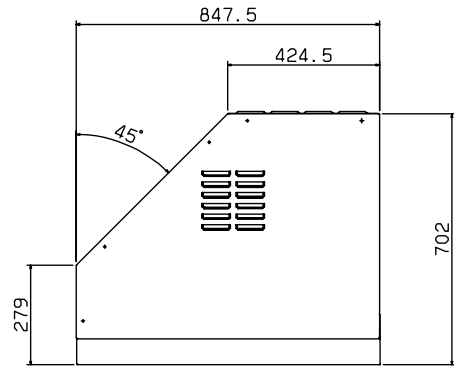

LEGEND EI - Electrical connection	ADTERC90MD 864512
	400 V, 3N, 50/60

IEBH010

2009-06-19

Subject to change without notice