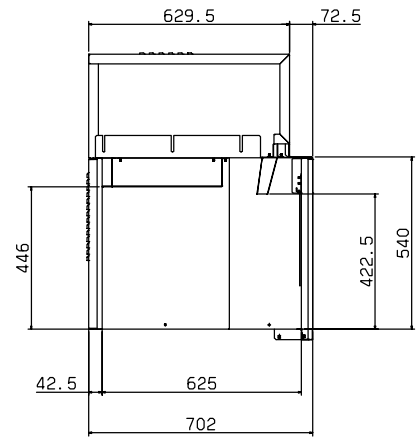

Electrolux Dishwashing
Corner Dryer for WTM

864513

595659800

LEGEND

EI - Electrical connection

**ADTELC90MD
864513**

400 V, 3N, 50/60

IEBH010

2009-06-19

Subject to change without notice