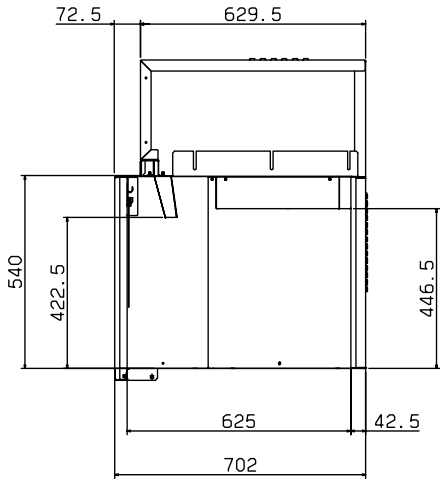

Electrolux Dishwashing
Corner Dryer for WTM

864512

595659700