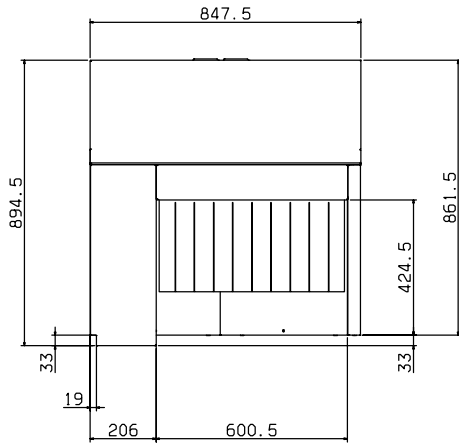

Electrolux Dishwashing
Corner Dryer for WTM

864513

595659800

LEGEND

EI - Electrical connection

**ADTELC90MD
864513**

400 V, 3N, 50/60

IEBH010

2009-06-19

Subject to change without notice