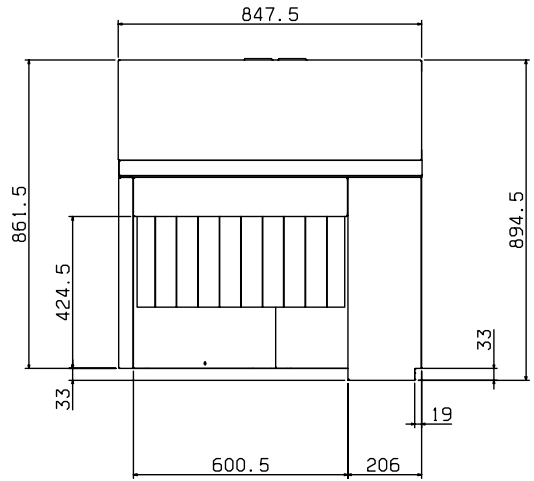

Electrolux Dishwashing
Corner Dryer for WTM

864512

595659700