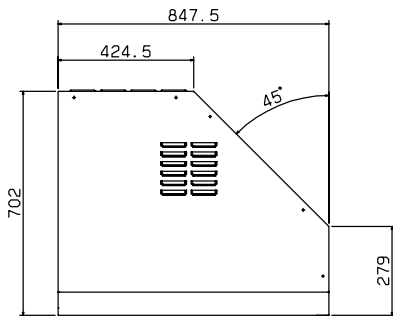

Electrolux Dishwashing
Corner Dryer for WTM

864513

595659800

LEGEND

EI - Electrical connection

**ADTELC90MD
864513**

400 V, 3N, 50/60

IEBH010

2009-06-19

Subject to change without notice