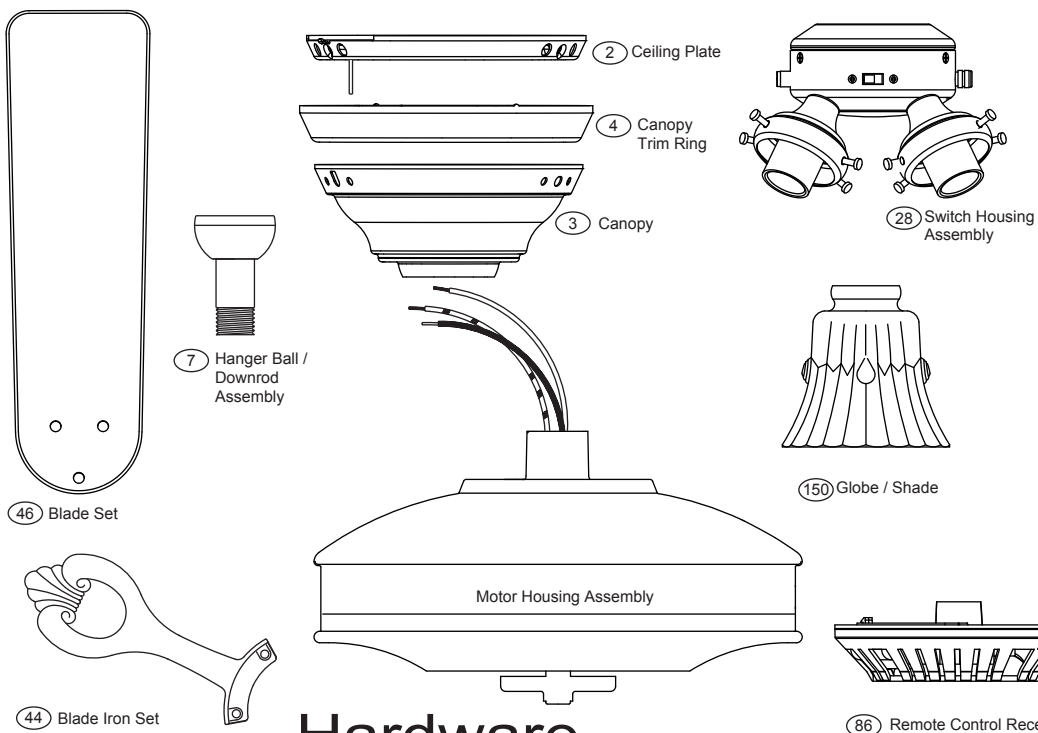

PARTS GUIDE

Using the Parts Guide below, check to make sure all parts are included in the box.
If parts are missing or damaged call 1-888-830-1326.
PLEASE DO NOT RETURN THIS PRODUCT TO THE STORE.

Before installing your fan, record the following information for your records and warranty assistance.

Model Name _____
Catalog No. _____
Serial No. _____
Date Purchased _____
Where Purchased _____

Fan Parts (Not Drawn to Scale)

Hardware (Drawn to Scale)