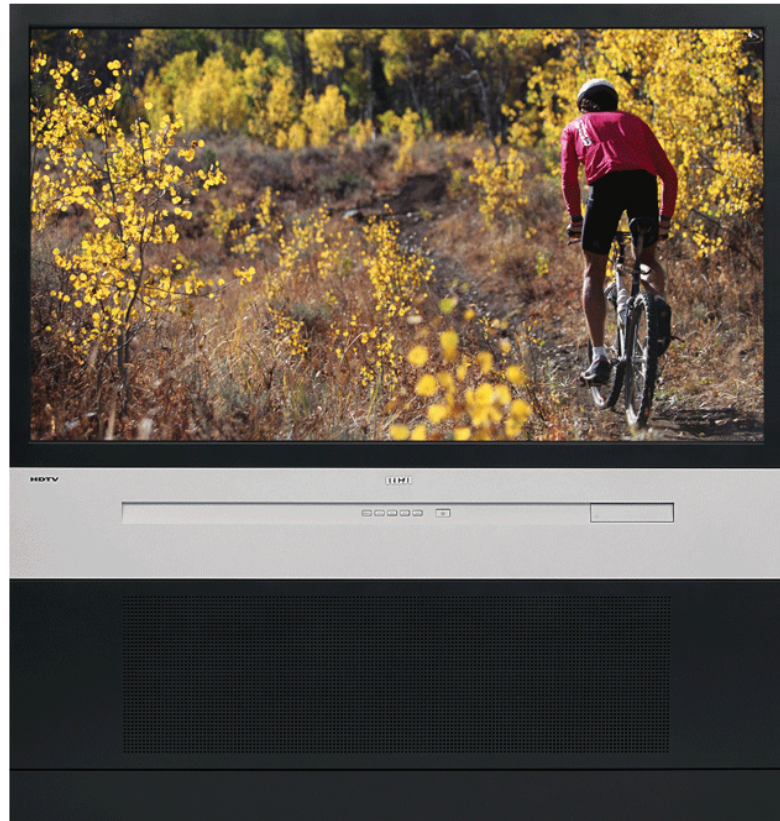

RCA

R52WH77

Product Size (H x W x D): 51-3/4 x 48-3/4 x 22-3/4 inches

52" Diagonal HDTV Projection Television

Features and Benefits

- Built-in HDTV Tuner for Access to High Definition Programming
- 3-Line Digital Comb Filter Creates a Sharp and Clear Picture
- Home Theater Sound from Built-in 5-Band Graphic Equalizer or through Audio Output
- Connections Include DVI, Component and Composite Inputs
- Personalize Picture Settings or Use the Included 5 Picture Presets

The logo for HDTV, featuring the letters 'HDTV' in a bold, italicized font with a checkmark-like shape integrated into the 'V'.