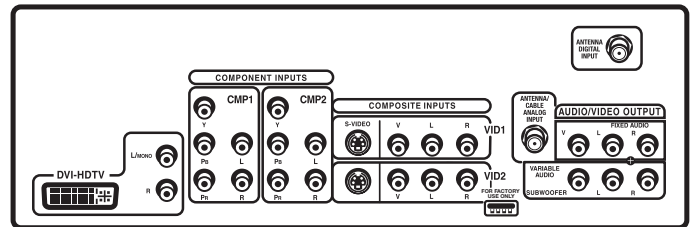

52" Diagonal HDTV Projection Television Specifications

BRAND

RCA

TECHNOLOGY

Category	HDTV
Screen Size	52"
Screen Type	16:9
Tuner	NTSC/ATSC
Comb Filter	3-Line Digital

PICTURE

Adaptive Video Noise Reduction	Yes
Adjustable Color Warmth	Yes
Adjustable Picture Control	Yes
Cinerama	Yes
Format Control	Yes
Auto Color Balance (AKB)	Yes
Auto Color Control	Yes
Convergence	Auto
Optimum Contrast, High-Resolution Screen	Yes
Integrated Shield	Tinted
Horizontal Viewing Angle (Degrees)	>82
Vertical Viewing Angle (Degrees)	>14
Dynamic Focus	Yes
Edge Replacement / SVM	Yes
Horizontal Resolution (Picture Width)	>1200
Picture Power (Watts)	42
Reverse 3:2 Pull Down	Yes
Picture Presets	5+ personal
Wide Band Video Amplifier	Yes
Input Signal Compatibility	480i, 480p, 1080i

SOUND

Audio Power (Watts) Front L/R Speakers	10W/CH
Graphic Equalizer	5 Band
Sound Presets	7 + Personal
Front Speakers	2-Full-range
Sound Type	Broadcast Stereo w/ dbx Noise Reduction
Second Audio Program (SAP)	Yes
Sound Logic Audio Leveler	Yes
Headphone Adjustments (bass/treble/volume)	W/Main volume

CONVENIENCE

Auto Channel Search	Yes
Multilingual On-Screen-Display	English, French, Spanish
Auto On + Auto Channel + Auto Volume	Yes
Auto Tune	Yes
Front Panel Lock	Yes
Maximum Volume Limiter	Yes
Commercial Skip	Yes
Parental Control (V-Chip)	USA & Canada
Picture Freeze	Yes
Clock, Sleep and Alarm Timers	Yes

CONNECTIONS (REAR PANEL)

Composite Video Inputs + S-video + L/R Audio	2
HD Component (YPrPb) Video + L/R Audio	2, SYNCROSCAN
DVI	1
RF Input	2
L/R/Subwoofer Variable Outputs	1
Video + Fixed L/R Audio Out	2

CONNECTIONS (FRONT PANEL)

Front Audio/Video	1 + S-video
Front Headphone Jack	Yes

REMOTE CONTROL

Model Number	R401A1
Type	Universal w/DML

GENERAL

Finish	Ebony Suede/Silver Diamond Suede
Speaker Grill	Plastic Ebony Suede
Power ON indicator	Green LED
Power Supply	Built-in
Power Supply Voltage/Frequency	90-130V / 60 Hz
Power Cord	NEMA 5-15p (US)
Associated Stand (Optional)	RTF4061W150

ACCESSORIES SUPPLIED

User's Guide	English, French, Spanish
Packaging Size (HxWxD) inches	54-3/4 x 55-3/4 x 29-1/8
Weight (lbs) (Product/Packaging)	153.1 / 180.9

* SYNCROSCAN component input automatically detect video formats 720p, 1080i, 480p and 480i without the need for consumer intervention.

Product features, definitions and physical specifications are subject to change without notice.

RCA and associated marks are trademarks of THOMSON S.A. used under license to TTE CORPORATION.