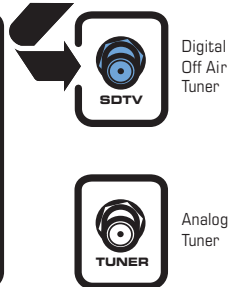

## 27" Diagonal RCA Stereo SDTV Specifications

<b>BRAND</b>	RCA
<b>TECHNOLOGY</b>	
Category	SDTV
Tuner	ATSC
COMB Filter	2-LINE
<b>PICTURE</b>	
Screen Size	27"
Aspect Ratio	4:3
Adjustable Color Warmth	YES
Preferred Picture Presets	YES, 4 Modes
<b>SOUND</b>	
Sound Logic (Auto Volume Correction)	YES
Surround Type	Stereo Wide
Audio Preset Modes	YES, 4 Modes
Treble/Bass/Balance	YES
<b>CONVENIENCE</b>	
On-Screen Menu System	English, Spanish, French
Auto Channel Search	YES
Favorite Channel List	YES
Channel Labeling	YES
V-Chip	YES
Front Panel Lock	YES
KIDPASS	YES
Time Display	YES
Sleep & Wake Timers	YES
Calendar Mode	YES
On-Screen Notepad	YES
<b>CONNECTIONS</b>	
Side A/V Jacks	L + R + V
Video 1 Input	L + R + V + S-Video
Rear Outputs	L + R + V
<b>REMOTE CONTROL</b>	
Model Number	RCR130TE1
Type	33 Button, TV Control
Batteries	YES
<b>SUPPLIED ACCESSORIES</b>	
User's Guide	English, Spanish, French
<b>GENERAL</b>	
Finish (Front & Rear)	Silver Diamond/Slate
Packaging Size (HxWxD) Inches	26.98 x 34.75 x 27.27
Weight (lbs) (Product/Packaging)	100 / 113

### SIDE PANEL

Convenient for video games and cameras

### REAR PANEL

Y Pb Pr (component) inputs for the best performance from your DVD player

### SDTV INPUT

Connect your indoor or outdoor antenna for SDTV reception

Product features, definitions and physical specifications are subject to change.

RCA and associated marks are trademarks of THOMSON S.A. used under license to TTE CORPORATION.