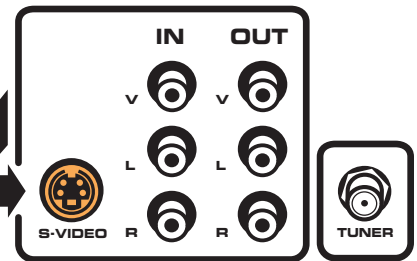

RCA

20V412T

Product Size (H x W x D): 18.5 x 21.25 x 20 Inches

20" Diagonal VHP Television

Features and Benefits

On-Screen Clock, Sleep & Wake Timers

Electronic On-Screen Notepad

Favorite Channel List

Calendar Mode

20V412T

20" Diagonal VHP Television Specifications

| | |
|--------------------------------------|--------------------------|
| BRAND | RCA |
| TECHNOLOGY | |
| Category | VHP |
| Tuner | NTSC |
| PICTURE | |
| Screen Size | 20" |
| Aspect Ratio | 4:3 |
| Adjustable Color Warmth | YES |
| Preferred Picture Presets | YES, 4 Modes |
| SOUND | |
| Sound Logic (Auto Volume Correction) | YES |
| CONVENIENCE | |
| On-Screen Menu System | English, Spanish, French |
| Auto Channel Search | YES |
| Favorite Channel List | YES |
| V-Chip | YES |
| Front Panel Lock | YES |
| Time Display | YES |
| Sleep & Wake Timers | YES |
| Calendar Mode | YES |
| On-Screen Notepad | YES |
| CONNECTIONS | |
| Side A/V Jacks | L + R + V |
| Video 1 Input | L + R + V & 1 S-Video |
| Rear Outputs | L + R + V |
| REMOTE CONTROL | |
| Model Number | RCR130TA1 |
| Type | 29 Buttons, TV Control |
| Batteries | YES |
| SUPPLIED ACCESSORIES | |
| User's Guide | English, Spanish, French |
| GENERAL | |
| Finish (Front & Rear) | Silver Diamond/Slate |
| Packaging Size (HxWxD) Inches | 23.15 x 25.28 x 22.56 |
| Weight (lbs) (Product/Packaging) | 46.2 / 52.8 |

SIDE PANEL

Convenient for video games and cameras

REAR PANEL

Connect to S-Video for the best performance from your DVD player

Product features, definitions and physical specifications are subject to change.