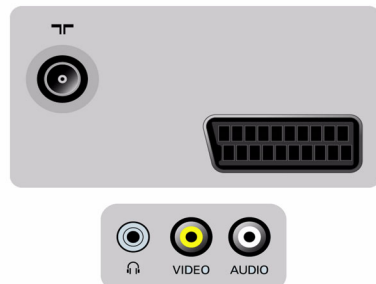

Connectivity

- Number of Scarts: 1
- Ext I Scart: CVBS in/out, RGB
- Front / Side connections: Headphone out

Power

- Power consumption: 50 W
- Standby power consumption: <3W
- Mains power: AC 220-240V, 50/60

Dimensions

- Set dimensions (W x H x D): 355 x 360 x 375 mm
- Product weight: 9 kg
- Weight incl. Packaging: 10.65 kg
- Box dimensions (W x H x D): 420 x 440 x 430 mm
- Color cabinet: Silver Frost

14PT1501/62

Product highlights

Black Hibri picture tube

Black Hibri is a TV tube technology used on Philips small-screen TVs, giving good color reproduction on smaller sets.

Crystal Clear

Combining picture enhancements like Contrast plus and color improvement, Crystal Clear improves picture depth.

Sharpness Adjustment

Quality Mono sound

Crisp and clear mono sound

Smart Picture and Smart Sound

Philips preset modes for Smart Picture and Smart Sound provide you with direct access via a single key on the remote control. You can select optimized picture and sound settings for the various picture and sound modes.

Teletext

The Teletext is a communication system transmitted by most broadcasters in Europe, which contains a rich variety of information. This information can only be viewed by a set equipped with a Teletext decoder.

Headphone jack

Transmission system					
PAL BG	PAL DK	PAL I	SECAM BG	SECAM DK	SECAM LL'
•	•	•	•	•	•

Issue date 2008-01-19

Version: 2.0.6

12 NC: 8670 000 24247
EAN: 87 10895 97851 4

© 2008 Koninklijke Philips Electronics N.V.
All Rights reserved.

Specifications are subject to change without notice.
Trademarks are the property of Koninklijke Philips Electronics N.V. or their respective owners.

www.philips.com