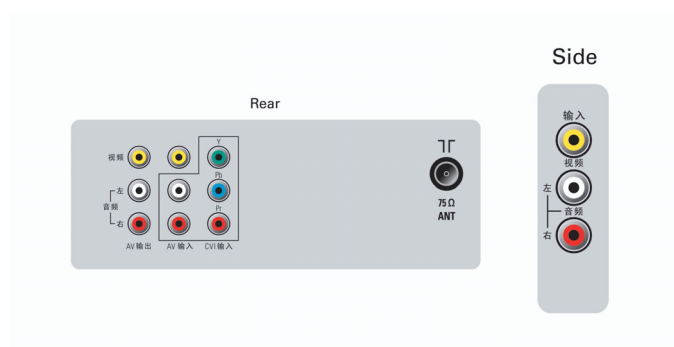

2IPT3626/93

Product highlights

Real Flat picture tube

The flatter tube provides a wider viewing angle while minimizing reflections for the best picture possible.

Crystal Clear

Combining picture enhancements like Contrast plus and color improvement, Crystal Clear improves picture depth.

AV Stereo

By connecting the TV to an AV source with stereo sound, the TV converts the mono sound to spatial stereo sound for a lifelike experience.

Smart Picture

Smart Picture provides the optimum picture settings for color, brightness, saturation, contrast, sharpness, and so on, to enhance your overall viewing experience at all times.

Component Video Input (YPbPr)

Component Video is the highest quality interconnection standard for analog video. It is sharper than S-video and composite video.

Issue date 2009-01-22

Version: 3.0.6

12 NC: 8670 000 24314
EAN: 87 10895 98170 5