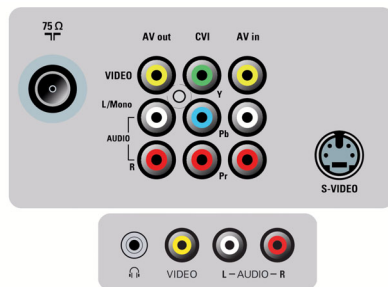

TV
20" real flat

Specifications

Picture/Display

- **Aspect ratio:** 4:3
- **Visible screen diagonal (inch):** 20 inch
- **Display screen type:** Real Flat picture tube
- **Picture enhancement:** Contrast Plus, AutoPicture (5 modes), Color Temperature Adjustment, Sharpness Adjustment, Tint, Black stretch, Comb Filter

Sound

- **Output power (RMS):** 2 x 3 W
- **Sound Enhancement:** Auto Volume Leveller, Balance, AutoSound (4 modes), Incredible Surround, Treble and Bass Control
- **Sound System:** Stereo

Convenience

- **Ease of Installation:** Autoinstall
- **Ease of Use:** Auto Volume Leveller (AVL)
- **Remote control type:** RCLU011
- **Remote Control:** TV
- **Teletext:** Closed Captioning
- **Screen Format Adjustments:** 4:3, 4:3 expand
- **Clock:** Sleep Timer
- **On-Screen Display languages:** French, Spanish,

English

Tuner/Reception/Transmission

- **TV system:** NTSC
- **Video Playback:** NTSC
- **Aerial Input:** 75 ohm F-type

Connectivity

- **AV 1:** CVI, CVBS in
- **AV 2:** S-Video, CVBS in
- **AV 3:** Monitor Out
- **Front / Side connections:** CVBS in, Headphone out

Power

- **Power consumption:** 72 W
- **Standby power consumption:** < 1W
- **Mains power:** AC 90-140V, 60Hz

Dimensions

- **Set dimensions in inch (W x H x D):** 20.94 x 18.5 x 19.1 inch
- **Product weight (lb):** 50.83
- **Box dimensions in inch (W x H x D):** 23.62 x 20.9 x 21.5 inch
- **Weight incl. Packaging (lb):** 58.57

20PT6245/37

Product highlights

Real Flat picture tube

The flatter tube provides a wider viewing angle while minimizing reflections for the best picture possible.

Incredible Surround™

Incredible Surround is an audio technology from Philips that dramatically magnifies the sound field to immerse you in the audio. Using state-of-the-art electronic phase shifting, Incredible Surround mixes sounds from left and right in such a way that it expands the virtual distance between the two speakers. This wider spread greatly enhances the stereo effect and creates a more natural sound dimension. Incredible Surround allows you to experience total surround with greater depth and width of sound, without the use of additional speakers.

Auto Picture

Auto Picture button on the remote control enables one-touch selection of various preset optimized image settings to suit different TV program.

Auto Sound

Auto Sound provides pre-defined sound settings for ultra bass, bass, treble and balance for the optimum entertainment experience.

Component Video Input (YPbPr)

Component Video is the highest quality interconnection standard for analog video. It is sharper than S-video and composite video.

S-Video Input

An S-video format signal preserves the video quality better than standard video input.

Side Stereo AV & headphone

Side stereo AV & headphone makes it more convenient to connect external devices like audio equipment, games and video cameras. It's the easy way to enjoy an extra audio sensation or a totally immersive gaming experience.

Issue date 2007-12-07

Version: 9.0

12 NC: 8670 000 22599
UPC: 0 37849 95957 2

© 2007 Koninklijke Philips Electronics N.V.
All Rights reserved.

Specifications are subject to change without notice.
Trademarks are the property of Koninklijke Philips Electronics N.V. or their respective owners.

www.philips.com