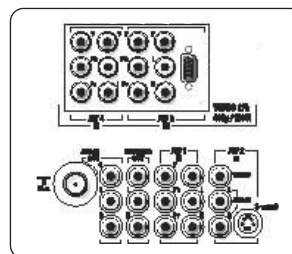

Connectivity

DVI w/HDCP

The best possible input for high definition sources for superb color purity, detail and reduced color noise, surpassing even S-Video.

- 2 sets of HD Component Video inputs
- 1 set of Component Video Inputs
- 1 S-Video inputs
- 2 Sets Rear stereo AV inputs and outputs
- Side S-Video and stereo AV inputs

Remote

Rear AV Panel

Side AV Panel

Miscellaneous

- Mains: AC 110V ± 10%
- Power consumption: Normal operation: 270 Watts
Stand by: <1W
- Product dimension (d x w x h): 21.1 x 33.8 x 21.7
- Product weight: 130.73 lbs.
- Carton dimensions (d x w x h): 38 x 27.5 x 27.75"
- Shipping weight: 149.94 lbs.
- UPC: 0 37849 93408 1