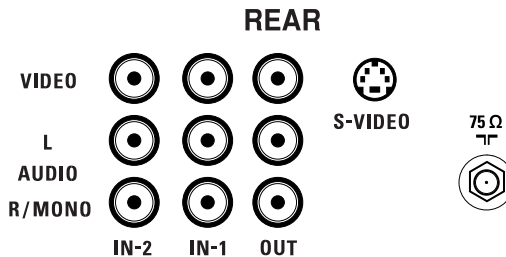

Bass/Treble Boost

Audio/Video Jack Panel JP0110

Additional Features Include:

- Channel edit
- Total remote menu format tuning with multicolor onscreen graphics
- 181-channel capability
- 4-way cursor control
- Direct channel access
- Programmable scan tuning
- Status recall
- Mono/stereo/SAP select
- Cable/normal select
- Two 5" oval, full-range speakers

UPC: 0 3784989023 3

Product Dimensions: 30.3"W x 26.8"H x 22"D

Product Weight: 114 lbs.

Carton Dimensions: 34.7"W x 31.3"H x 25.3"D

Carton Weight: 126 lbs.

Master Pack: 1

Carton Contains: 32" Remote Color Monitor/Receiver, Universal TV/VCR/Cable Remote Control with Batteries, Operating Instructions, Warranty Information

Printed in U.S.A.

©2000 Philips Consumer Electronics Co.

*Two separate comb filters, one for B-Y signal processing and one for R-Y processing are incorporated in one unique LSI designed and engineered by Philips Semiconductors, Inc.

SmartPicture, Surf, SmartLock, SmartMute, Incredible Surround, and SmartSound Plus are trademarks of Philips Consumer Electronics Company.

Specifications subject to change without notice.

Let's make things better.

PHILIPS MAGNAVOX