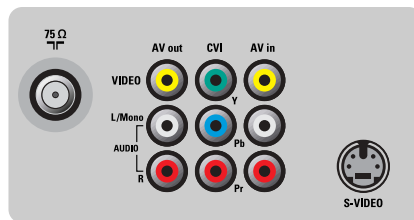

- V-Chip
- QuadraSurf™ Remote Controller

Front Connections

- Headphone
- Video CVBS

Rear Connections

- AV1: AV in, CVI/YPbPr
- AV2: S-Video
- AV3: Monitor out

Reception

- Tuning System: PLL
- Color transmission system off-air: NTSC M
- Stereo sound transmission system off-air: BTSC

Miscellaneous

- Main: AC 90-140V, 60Hz
- Product Weight: 27.5 lbs.
- Gross Weight: 31.9 lbs.
- Set Dimensions (w x h x d): 17.5" x 16" x 14"
- Box Dimensions (w x h x d): 21.9" x 19" x 20.2"

Product highlights

RealFlat™ picture tube

Undistorted and reflection-free picture for maximum viewing comfort.

Component Video inputs

The best possible input for high resolution sources such as DVD, STB and game consoles for superb color purity, detail and reduced color noise, surpassing even S-Video.

S-Video input

The ideal way to connect high resolution picture sources like DVD, Digital Satellite & Cable TV and video games consoles for even better detail than standard video inputs.

Front stereo AV + Headphone jacks

Connecting digital cameras and video games is quick and easy. You can enjoy your favorite program or game in great stereo sound without disturbing others by connecting your headphones (optional) to the handy side jack.

IncredibleSurround™

Widens and deepens the soundstage for more immersing home entertainment experience.

for 21SYRFA_20PT6341

UPC 0 37849 94500 1

Date of issue 2004-05-13

Printed in USA 2004-05-21

Specifications are subject to change without notice.

Trademarks owned by Royal Philips Electronics.

Dolby and the double-D symbol are trademarks of Dolby Laboratories Licensing, Inc.

2004 © Royal Philips Electronics - All rights reserved.

www.philipsusa.com