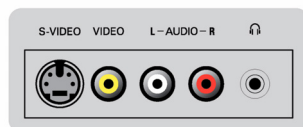

Issue date 2009-03-30

Version: 13.0.15

12 NC: 8670 000 22731
EAN: 87 10895 89621 4

© 2009 Koninklijke Philips Electronics N.V.
All Rights reserved.

Specifications are subject to change without notice.
Trademarks are the property of Koninklijke Philips Electronics N.V. or their respective owners.

www.philips.com