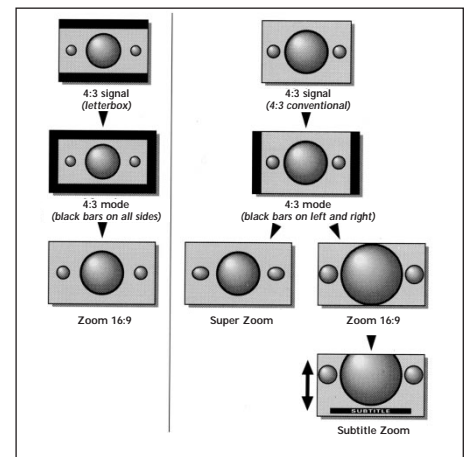

Measurements

Mains 220 - 240V, 50/60 Hz
Power Consumption 115W Normal Oper.
3W Standby
Net Weight 48 kg (approx.)
Gross Weight 54 kg (approx.)
Set Dimension 914 x 570 x 570
(W x D X H mm)
Box Dimension 1029 x 704 x 712
(W x D x H mm)

Product Highlights

Contrast Plus greatly enhances the degree of black to white contrast, thus optimizing the total contrast for improved picture clarity.

Incredible Surround actively processes the signal using advanced electronics and psycho-acoustic method to widen the stereo spiritual image. This feature provides incredible sound with extra depth and an unbelievable three-dimensional effect.

Smart Picture provides user with four factory preset positions (Soft, Natural, Rich, Personal) to enhance enjoyment of video games, sports, movies etc. By selecting the desired option, all the important picture elements are instantly adjusted to optimize viewing pleasure.

Smart Sound provides user with four factory preset positions (Theatre, Music, Voice, Personal) to suit every individual sound preference when viewing different programmes or sources.

Easy Tune (ATI/ACS) provides you the ease of installing and storing channels with no fuss.

Widescreen Modes

Conventional 4:3 - This mode leaves conventional 4:3 pictures as they are.

Zoom 14:9 - This feature is recommended for viewing 'letter-box' movie with a 14:9 format. This mode allows you to fill the screen at the top and bottom on a 16:9 TV.

Zoom 16:9 - This feature is recommended for viewing 'letter-box' movie with a 16:9 format. This mode allows you to fill up the entire 16:9 screen.

Subtitle Zoom - This mode is designed for wide-format viewing of movies with subtitles on the bottom of the screen.

Super Zoom - This mode is ideal for conventional 4:3 broadcasts and pre-recorded softwares, including movies trimmed to 4:3 format. It creates a wide and natural picture by enlarging the entire picture.

WideScreen - This is the mode to be used in case of a true 16:9 transmission.

version	stereo system						transmission system						stand supplied in the box
	2CS DK	NICAM DK	2CS BG	NICAM BG	NICAM I	NICAM LL'	PAL BG	PAL DK	PAL I	SECAM BG	SECAM DK	SECAM LL'	
32PW6304 /00			•				•						
32PW6324 /01			•	•	•	•	•		•	•		•	
32PW6324 /05					•				•				
32PW6324 /58	•	•	•	•			•	•		•	•		

Chassis : A8
Release Date : July 1999
Reference : GBP E 1297

Features and specifications subject to change without notice