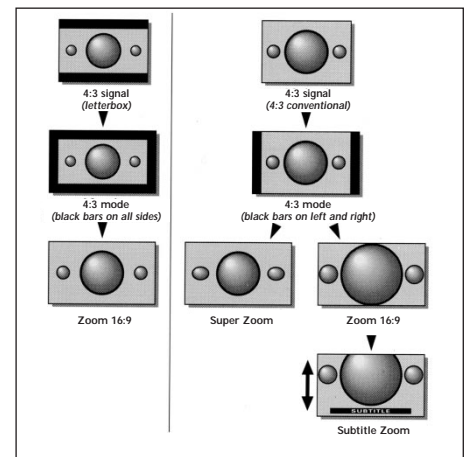

Measurements

Mains	220 - 240V, 50/60 Hz
Power Consumption	115W Normal Oper. 3W Standby
Net Weight	48 kg (approx.)
Gross Weight	54 kg (approx.)
Set Dimension	914 x 570 x 570 (W x D X H mm)
Box Dimension	1029 x 704 x 712 (W x D x H mm)

Product Highlights

Contrast Plus greatly enhances the degree of black to white contrast, thus optimizing the total contrast for improved picture clarity.

Incredible Surround actively processes the signal using advanced electronics and psycho-acoustic method to widen the stereo spiritual image. This feature provides incredible sound with extra depth and an unbelievable three-dimensional effect.

Smart Picture provides user with four factory preset positions (Soft, Natural, Rich, Personal) to enhance enjoyment of video games, sports, movies etc. By selecting the desired option, all the important picture elements are instantly adjusted to optimize viewing pleasure.

Smart Sound provides user with four factory preset positions (Theatre, Music, Voice, Personal) to suit every individual sound preference when viewing different programmes or sources.

Easy Tune (ATI/ACS) provides you the ease of installing and storing channels with no fuss.

Widescreen Modes

Conventional 4:3 - This mode leaves conventional 4:3 pictures as they are.

Zoom 14:9 - This feature is recommended for viewing 'letter-box' movie with a 14:9 format. This mode allows you to fill the screen at the top and bottom on a 16:9 TV.

Zoom 16:9 - This feature is recommended for viewing 'letter-box' movie with a 16:9 format. This mode allows you to fill up the entire 16:9 screen.

Subtitle Zoom - This mode is designed for wide-format viewing of movies with subtitles on the bottom of the screen.

Super Zoom - This mode is ideal for conventional 4:3 broadcasts and pre-recorded softwares, including movies trimmed to 4:3 format. It creates a wide and natural picture by enlarging the entire picture.

WideScreen - This is the mode to be used in case of a true 16:9 transmission.

Features and specifications subject to change without notice