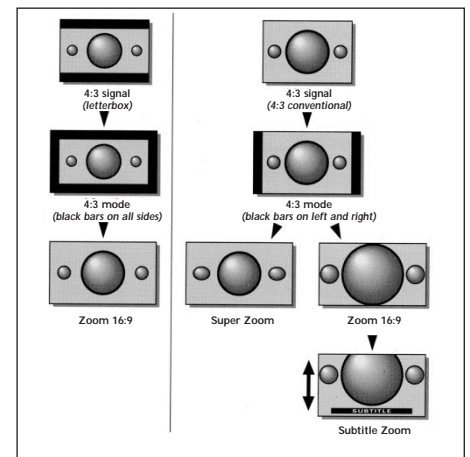

Measurements

Mains	220 - 240V, 50/60 Hz
Power Consumption	115W Normal Oper. 3W Standby
Net Weight	48 kg (approx.)
Gross Weight	54 kg (approx.)
Set Dimension	914 x 570 x 570 (W x D X H mm)
Box Dimension	1029 x 704 x 712 (W x D x H mm)

Product Highlights

Contrast Plus greatly enhances the degree of black to white contrast, thus optimizing the total contrast for improved picture clarity.

Incredible Surround actively processes the signal using advanced electronics and psycho-acoustic method to widen the stereo spiritual image. This feature provides incredible sound with extra depth and an unbelievable three-dimensional effect.

Smart Picture provides user with four factory preset positions (Soft, Natural, Rich, Personal) to enhance enjoyment of video games, sports, movies etc. By selecting the desired option, all the important picture elements are instantly adjusted to optimize viewing pleasure.

Smart Sound provides user with four factory preset positions (Theatre, Music, Voice, Personal) to suit every individual sound preference when viewing different programmes or sources.

Easy Tune (ATI/ACS) provides you the ease of installing and storing channels with no fuss.

Widescreen Modes

Conventional 4:3 - This mode leaves conventional 4:3 pictures as they are.

Zoom 14:9 - This feature is recommended for viewing 'letter-box' movie with a 14:9 format. This mode allows you to fill the screen at the top and bottom on a 16:9 TV.

Zoom 16:9 - This feature is recommended for viewing 'letter-box' movie with a 16:9 format. This mode allows you to fill up the entire 16:9 screen.

Subtitle Zoom - This mode is designed for wide-format viewing of movies with subtitles on the bottom of the screen.

Super Zoom - This mode is ideal for conventional 4:3 broadcasts and pre-recorded softwares, including movies trimmed to 4:3 format. It creates a wide and natural picture by enlarging the entire picture.

WideScreen - This is the mode to be used in case of a true 16:9 transmission.

Features and specifications subject to change without notice