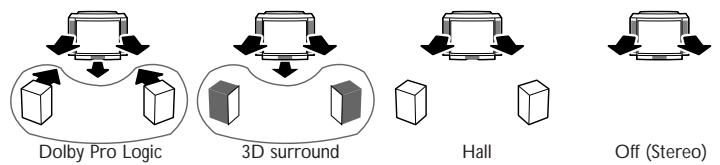

Operation

- Easymenu driven installation and operation. Direct acces menu's and cursor control.
- Selection of 18 menu languages
- 100 preselections
- Multi-function RC handset controlling
  - TV,VCR, Sat, DVD, CD, CDR, Tape, Tuner
- On screen status display on programmes and functions (OSD)
- Sleep timer up to 180 minutes
- Electronic lock for parental control

Release date : June 1999
Predecessor(s) : 29PT9413
Date of issue : December 1998

- Favourite programme selection
- Programme title display (transmitted by TXT)
- On screen menu display:
  - Picture menu, Sound menu, Features menu, Dolby menu, Program list, Set-up menu, Installation menu, Program name giving, Language and country selection
- Full Multiscreen, second tuner built-in, active moosaic 3, 8, 16 pictures, replay function. Pip size variable 1/4 to 1/32 main screen
- Dealer message and demo modes
- Dealer Link: wireless communication for installation and service

Reception

- Tuning system: 100 fold PLL
- Colour transmission systems
  Off-air:
  /05, /19, /12, /58
  PAL B/G/I +
  SECAM B/G/L/L'
  SECAM D/K
  A/V connections:
  PAL B/G
  PAL I (UK only)
  SECAM B/G
  NTSC video play back
- Channel selections: 120 channels
  VHF, UHF, S-Channels, Hyperband
- Frequency range: (47.25-855.25MHz)
- Aerial input: 75 Ohm (Coax)
- VCR preselections: 0; 50-99
- Frequency / Channel selection (Germany, Austria and Benelux only)

Surround sound modes

Teletext

- EasyText teletext (level 2.5): fast access to pre-ferred pages and subcode page scroll
- Recept. standards: WST / TOP / FLOF
- Page memory: 440 pages A.I. used for
  - Habit watch, preferred page and subcode page lists
  - favorite pages
- Program independent subtitles

Remote Control

- RC type: RC 20xx
- Touch cursor

Connections

- Front
  - S-Video in
  - video CVBS-in (cinch)
  - audio L/R-in (cinch) with automatic mono switching
  - headphone jack 3.5mm
- Rear
  - Euro A/V connector (RGB-in; CVBS-in/out) with auto image format detection
  - Euro A/V connector (RGB-in; Y/C-in/out; CVBS-in/out) with WYSIWYR select and image format detection
  - Euro A/V connector (CVBS-in)
  - 2 audio-out (cinch)
  - Constant/Variable level
  - surround sound out (cinch)
  - surround sound out (clickfits 4x)

Miscellaneous

- Ambient temperature : +5/+45 °C
- Mains : AC 220-240V ± 10%
- Power consumption:
  <xxxW; Stand by: 0,3W
- Weight : 43kg (excl. packaging)
- Dimensions (wxhxd): (excl. connections)
  78.1x58.3x50.1