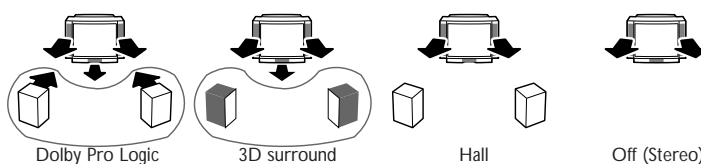

Operation

- Easymenu driven installation and operation. Direct acces menu's and cursor control.
- Selection of 18 menu languages
- 100 preselections
- Multi-function RC handset controlling
  - TV,VCR, Sat, DVD, CD, CDR, Tape, Tuner
- On screen status display on programmes and functions (OSD)
- Sleep timer up to 180 minutes
- Electronic lock for parental control

Release date : June 1999
Predecessor(s) : 29PT9413
Date of issue : December 1998

- Favourite programme selection
- Programme title display (transmitted by TXT)
- On screen menu display:
  - Picture menu, Sound menu, Features menu, Dolby menu, Program list, Set-up menu, Installation menu, Program name giving, Language and country selection
- Full Multiscreen, second tuner built-in, active moosaic 3, 8, 16 pictures, replay function. Pip size variable 1/4 to 1/32 main screen
- Dealer message and demo modes
- Dealer Link: wireless communication for installation and service

Reception

- Tuning system: 100 fold PLL
- Colour transmission systems
  Off-air:
  /05, /19, /12, /58
  PAL B/G/I +
  SECAM B/G/L/L'
  SECAM D/K
  A/V connections:
  PAL B/G
  PAL I (UK only)
  SECAM B/G
  NTSC video play back
- Channel selections: 120 channels
  VHF, UHF, S-Channels, Hyperband
- Frequency range: (47.25-855.25MHz)
- Aerial input: 75 Ohm (Coax)
- VCR preselections: 0; 50-99
- Frequency / Channel selection (Germany, Austria and Benelux only)

Surround sound modes

Teletext

- EasyText teletext (level 2.5): fast access to pre-ferred pages and subcode page scroll
- Recept. standards: WST / TOP / FLOF
- Page memory: 440 pages A.I. used for
  - Habit watch, preferred page and subcode page lists
  - favorite pages
- Program independent subtitles

Remote Control

- RC type: RC 20xx
- Touch cursor

Connections

- Front
  - S-Video in
  - video CVBS-in (cinch)
  - audio L/R-in (cinch) with automatic mono switching
  - headphone jack 3.5mm
- Rear
  - Euro A/V connector (RGB-in; CVBS-in/out) with auto image format detection
  - Euro A/V connector (RGB-in; Y/C-in/out; CVBS-in/out) with WYSIWYR select and image format detection
  - Euro A/V connector (CVBS-in)
  - 2 audio-out (cinch)
  - Constant/Variable level
  - surround sound out (cinch)
  - surround sound out (clickfits 4x)

Miscellaneous

- Ambient temperature : +5/+45 °C
- Mains : AC 220-240V ± 10%
- Power consumption:
  <xxxW; Stand by: 0,3W
- Weight : 43kg (excl. packaging)
- Dimensions (wxhxd): (excl. connections)
  78.1x58.3x50.1