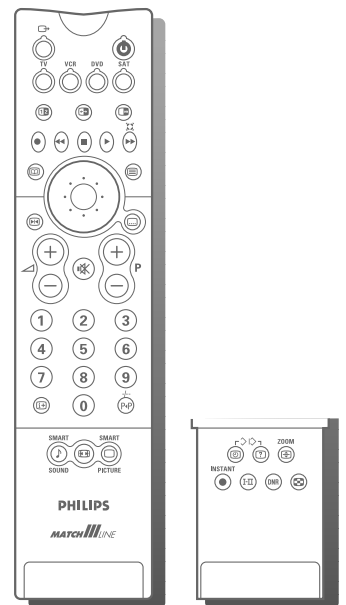

Teletext

- EasyText teletext (level 2.5): fast access to pre-ferred pages and subcode page scroll
- Recept. standards: WST / TOP / FLOF
- Page memory: 440 pages A.I. used for
  - Habit watch, preferred page and subcode page lists
  - favorite pages
- Program independent subtitles

Remote Control

- RC type: RC 20xx
- Touch cursor

Connections

- Front
  - S-Video in
  - video CVBS-in (cinch)
  - audio L/R-in (cinch) with automatic mono switching
  - headphone jack 3.5mm
- Rear
  - Euro A/V connector (RGB-in; CVBS-in/out) with auto image format detection
  - Euro A/V connector (RGB-in; Y/C-in/out; CVBS-in/out) with WYSIWYR select and image format detection
  - Euro A/V connector (CVBS-in)
  - 2 audio-out (cinch)
  - Constant/Variable level
  - surround sound out (cinch)
  - surround sound out (clickfits 4x)

Miscellaneous

- Ambient temperature : +5/+45 °C
- Mains : AC 220-240V ± 10%
- Power consumption:
  <xxxW; Stand by: 0,3W
- Weight : 43kg (excl. packaging)
- Dimensions (wxhxd): (excl. connections)
  78.1x58.3x50.1

RC 20xx

(drawing not correct at date of printing)

Release date : June 1999
Predecessor(s) : 29PT9413
Date of issue : December 1998

Features and specifications subject to change without notice