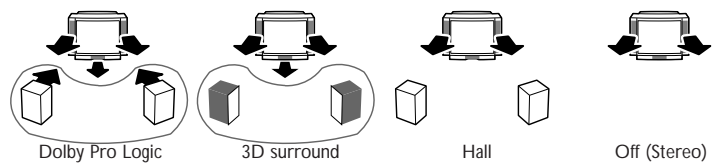

Operation

- Easymenu driven installation and operation. Direct acces menu's and cursor control.
- Selection of 18 menu languages
- 100 preselections
- Multi-function RC handset controlling
  - TV,VCR, Sat, DVD, CD, CDR, Tape, Tuner
- On screen status display on programmes and functions (OSD)
- Sleep timer up to 180 minutes
- Electronic lock for parental control

Release date : June 1999
Predecessor(s) : 29PT9413
Date of issue : December 1998

- Favourite programme selection
- Programme title display (transmitted by TXT)
- On screen menu display:
  - Picture menu, Sound menu, Features menu, Dolby menu, Program list, Set-up menu, Installation menu, Program name giving, Language and country selection
- Full Multiscreen, second tuner built-in, active moosaic 3, 8, 16 pictures, replay function. Pip size variable 1/4 to 1/32 main screen
- Dealer message and demo modes
- Dealer Link: wireless communication for installation and service

Reception

- Tuning system: 100 fold PLL
- Colour transmission systems
  Off-air:
  /05, /19, /12, /58
  PAL B/G/I +
  SECAM B/G/L/L'
  SECAM D/K
  A/V connections:
  PAL B/G
  PAL I (UK only)
  SECAM B/G
  NTSC video play back
- Channel selections: 120 channels
  VHF, UHF, S-Channels, Hyperband
- Frequency range: (47.25-855.25MHz)
- Aerial input: 75 Ohm (Coax)
- VCR preselections: 0; 50-99
- Frequency / Channel selection (Germany, Austria and Benelux only)

Surround sound modes

Teletext

- EasyText teletext (level 2.5): fast access to pre-ferred pages and subcode page scroll
- Recept. standards: WST / TOP / FLOF
- Page memory: 440 pages A.I. used for
  - Habit watch, preferred page and subcode page lists
  - favorite pages
- Program independent subtitles

Remote Control

- RC type: RC 20xx
- Touch cursor

Connections

- Front
  - S-Video in
  - video CVBS-in (cinch)
  - audio L/R-in (cinch) with automatic mono switching
  - headphone jack 3.5mm
- Rear
  - Euro A/V connector (RGB-in; CVBS-in/out) with auto image format detection
  - Euro A/V connector (RGB-in; Y/C-in/out; CVBS-in/out) with WYSIWYR select and image format detection
  - Euro A/V connector (CVBS-in)
  - 2 audio-out (cinch)
  - Constant/Variable level
  - surround sound out (cinch)
  - surround sound out (clickfits 4x)

Miscellaneous

- Ambient temperature : +5/+45 °C
- Mains : AC 220-240V ± 10%
- Power consumption:
  <xxxW; Stand by: 0,3W
- Weight : 43kg (excl. packaging)
- Dimensions (wxhxd): (excl. connections)
  78.1x58.3x50.1