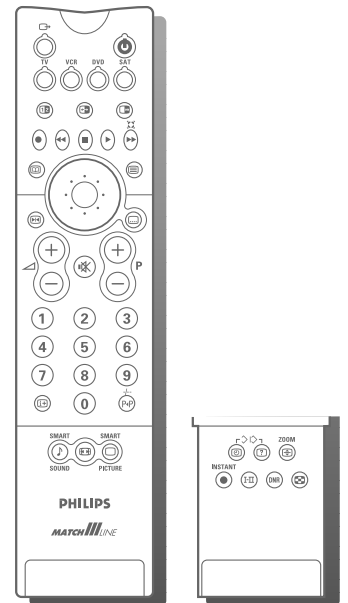

RC 20xx

(drawing not correct at date of printing)

Features and specifications subject to change without notice