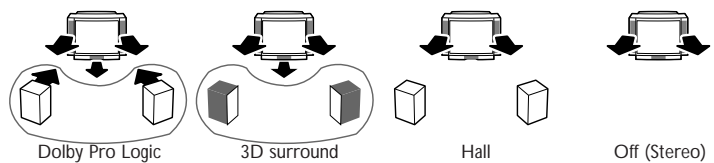

Teletext

- EasyText teletext (level 2.5): fast access to pre-ferred pages and subcode page scroll
- Recept. standards: WST / TOP / FLOF
- Page memory: 440 pages A.I. used for
  - Habit watch, preferred page and subcode page lists
  - favorite pages
- Program independent subtitles

Remote Control

- RC type: RC 20xx
- Touch cursor

Connections

- Front
  - S-Video in
  - video CVBS-in (cinch)
  - audio L/R-in (cinch) with automatic mono switching
  - headphone jack 3.5mm
- Rear
  - Euro A/V connector (RGB-in; CVBS-in/out) with auto image format detection
  - Euro A/V connector (RGB-in; Y/C-in/out; CVBS-in/out) with WYSIWYR select and image format detection
  - Euro A/V connector (CVBS-in)
  - 2 audio-out (cinch)
  - Constant/Variable level
  - surround sound out (cinch)
  - surround sound out (clickfits 4x)

Miscellaneous

- Ambient temperature : +5/+45 °C
- Mains : AC 220-240V ± 10%
- Power consumption:
  <xxxW; Stand by: 0,3W
- Weight : 43kg (excl. packaging)
- Dimensions (wxhxd): (excl. connections)
  78.1x58.3x50.1

Surround sound modes

(drawing not correct at date of printing)

Release date : June 1999
Predecessor(s) : 29PT9413
Date of issue : December 1998

Features and specifications subject to change without notice