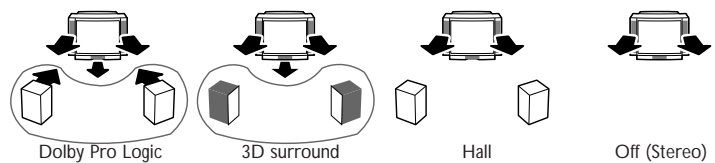

Teletext

- EasyText teletext (level 2.5): fast access to pre-ferred pages and subcode page scroll
- Recept. standards: WST / TOP / FLOF
- Page memory: 440 pages A.I. used for
  - Habit watch, preferred page and subcode page lists
  - favorite pages
- Program independent subtitles

Remote Control

- RC type: RC 20xx
- Touch cursor

Connections

- Front
  - S-Video in
  - video CVBS-in (cinch)
  - audio L/R-in (cinch) with automatic mono switching
  - headphone jack 3.5mm
- Rear
  - Euro A/V connector (RGB-in; CVBS-in/out) with auto image format detection
  - Euro A/V connector (RGB-in; Y/C-in/out; CVBS-in/out) with WYSIWYR select and image format detection
  - Euro A/V connector (CVBS-in)
  - 2 audio-out (cinch)
  - Constant/Variable level
  - surround sound out (cinch)
  - surround sound out (clickfits 4x)

Miscellaneous

- Ambient temperature : +5/+45 °C
- Mains : AC 220-240V ± 10%
- Power consumption:
  <xxxW; Stand by: 0,3W
- Weight : 43kg (excl. packaging)
- Dimensions (wxhxd): (excl. connections)
  78.1x58.3x50.1

Surround sound modes

(drawing not correct at date of printing)

Release date : June 1999
Predecessor(s) : 29PT9413
Date of issue : December 1998

Features and specifications subject to change without notice