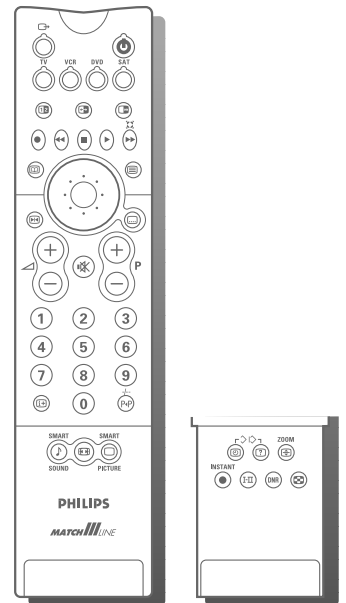

Teletext

- EasyText teletext (level 2.5): fast access to pre-ferred pages and subcode page scroll
- Recept. standards: WST / TOP / FLOF
- Page memory: 440 pages A.I. used for
  - Habit watch, preferred page and subcode page lists
  - favorite pages
- Program independent subtitles

Remote Control

- RC type: RC 20xx
- Touch cursor

Connections

- Front
  - S-Video in
  - video CVBS-in (cinch)
  - audio L/R-in (cinch) with automatic mono switching
  - headphone jack 3.5mm
- Rear
  - Euro A/V connector (RGB-in; CVBS-in/out) with auto image format detection
  - Euro A/V connector (RGB-in; Y/C-in/out; CVBS-in/out) with WYSIWYR select and image format detection
  - Euro A/V connector (CVBS-in)
  - 2 audio-out (cinch)
  Constant/Variable level
  - surround sound out (cinch)
  - surround sound out (clickfits 4x)

Miscellaneous

- Ambient temperature : +5/+45 °C
- Mains : AC 220-240V ± 10%
- Power consumption:
  <xxxW; Stand by: 0,3W
- Weight : 43kg (excl. packaging)
- Dimensions (wxhxd): (excl. connections)
  78.1x58.3x50.1

RC 20xx

(drawing not correct at date of printing)

Release date : June 1999
Predecessor(s) : 29PT9413
Date of issue : December 1998

Features and specifications subject to change without notice