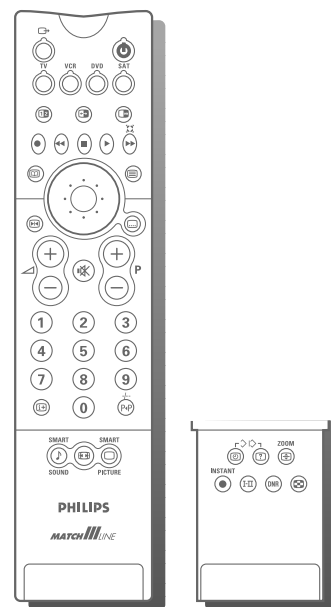

Remote Control

- RC type: RC 20xx
- Touch cursor

Connections

- Front
- S-Video in
- video CVBS-in (cinch)
- audio L/R-in (cinch) with automatic mono switching
- headphone jack 3.5mm
- Rear
- Euro A/V connector (RGB-in; CVBS-in/out) with auto image format detection
- Euro A/V connector (RGB-in; Y/C-in/out; CVBS-in/out) with WYSIWYR select and image format detection
- Euro A/V connector (CVBS-in)
- 2 audio-out (cinch)
- Constant/Variable level
- surround sound out (cinch)
- surround sound out (clickfits 4x)

Miscellaneous

- Ambient temperature : +5/+45 °C
- Mains : AC 220-240V ± 10%
- Power consumption:
<xxxW; Stand by: 0,3W
- Weight : 43kg (excl. packaging)
- Dimensions (wxhxd): (excl. connections)
78.1x58.3x50.1