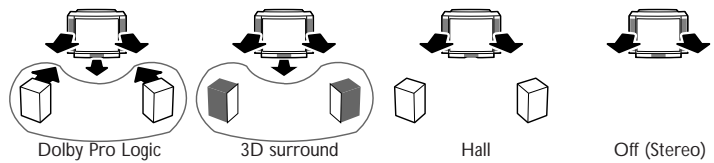

Teletext

- EasyText teletext (level 2.5): fast access to pre-ferred pages and subcode page scroll
- Recept. standards: WST / TOP / FLOF
- Page memory: 440 pages A.I. used for
  - Habit watch, preferred page and subcode page lists
  - favorite pages
- Program independent subtitles

Remote Control

- RC type: RC 20xx
- Touch cursor

Connections

- Front
  - S-Video in
  - video CVBS-in (cinch)
  - audio L/R-in (cinch) with automatic mono switching
  - headphone jack 3.5mm
- Rear
  - Euro A/V connector (RGB-in; CVBS-in/out) with auto image format detection
  - Euro A/V connector (RGB-in; Y/C-in/out; CVBS-in/out) with WYSIWYR select and image format detection
  - Euro A/V connector (CVBS-in)
  - 2 audio-out (cinch)
  Constant/Variable level
  - surround sound out (cinch)
  - surround sound out (clickfits 4x)

Miscellaneous

- Ambient temperature : +5/+45 °C
- Mains : AC 220-240V ± 10%
- Power consumption:
  <xxxW; Stand by: 0,3W
- Weight : 43kg (excl. packaging)
- Dimensions (wxhxd): (excl. connections)
  78.1x58.3x50.1

Surround sound modes

(drawing not correct at date of printing)

Release date : June 1999
Predecessor(s) : 29PT9413
Date of issue : December 1998

Features and specifications subject to change without notice