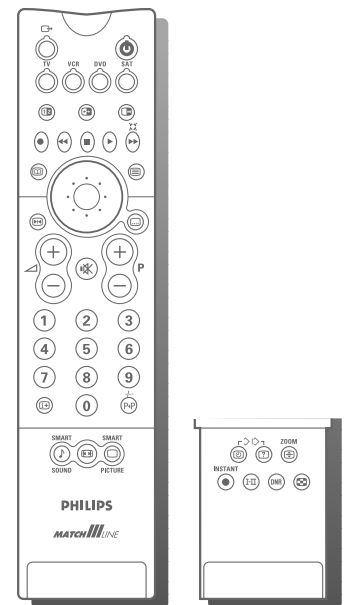

Teletext

- EasyText teletext (level 2.5): fast access to pre-ferred pages and subcode page scroll
- Recept. standards: WST / TOP / FLOF
- Page memory: 440 pages A.I. used for
  - Habit watch, preferred page and subcode page lists
  - favorite pages
- Program independent subtitles

Remote Control

- RC type: RC 20xx
- Touch cursor

Connections

- Front
  - S-Video in
  - video CVBS-in (cinch)
  - audio L/R-in (cinch) with automatic mono switching
  - headphone jack 3.5mm
- Rear
  - Euro A/V connector (RGB-in; CVBS-in/out) with auto image format detection
  - Euro A/V connector (RGB-in; Y/C-in/out; CVBS-in/out) with WYSIWYR select and image format detection
  - Euro A/V connector (CVBS-in)
  - 2 audio-out (cinch)
  - Constant/Variable level
  - surround sound out (cinch)
  - surround sound out (clickfits 4x)

Miscellaneous

- Ambient temperature : +5/+45 °C
- Mains : AC 220-240V ± 10%
- Power consumption:
  <xxxW; Stand by: 0,3W
- Weight : 43kg (excl. packaging)
- Dimensions (wxhxd): (excl. connections)
  78.1x58.3x50.1

RC 20xx

(drawing not correct at date of printing)

Release date : June 1999
Predecessor(s) : 29PT9413
Date of issue : December 1998

Features and specifications subject to change without notice