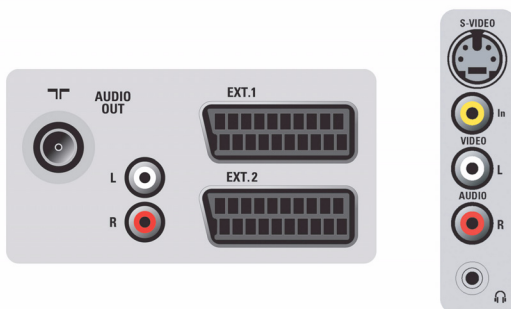

Issue date 2009-03-30

Version: 19.0.20

12 NC: 8670 000 21407
EAN: 87 10895 85164 0

© 2009 Koninklijke Philips Electronics N.V.
All Rights reserved.

Specifications are subject to change without notice.
Trademarks are the property of Koninklijke Philips Electronics N.V. or their respective owners.

www.philips.com