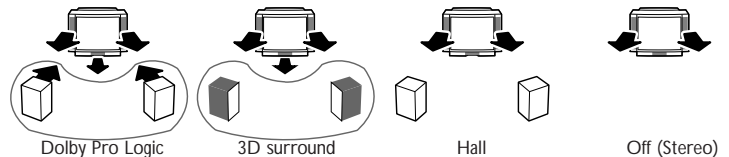

Product highlights

- **50Hz Contrast Plus**
- **CrystalClear III with Dynamic Contrast and Scavem**, offers a crisp and natural picture
- **Dolby Pro logic surround**
  For lifelike sound experience, including 3D surround
- **NEXTVIEW Program Guide (type 2)**
  Direct access of program info of selected channel and direct program category selection
- **440 Pages EasyText teletext (level 2.5)**
- **Active Control**
  Auto Digital Noise Reduction, Auto Sharpness, Auto Color, Auto contrast and Smart Controls. Automatically offers the best picture setting.
- **Improved Graphical User interface**
  Easy menu control of all functions
- **Full digital sound processing**

Supporting Features

- Blackline-S Ultra Flat picture tube
- Colour Transient Improvement (CTI)
- EasyTune (auto store, ACI and ATS)
- EasyLink + Nextviewlink
- Low power standby
- 110W music output incl surround
- Integrated centre speaker
- Dynamic Bass Enhancement
- 3 Loudspeakers + 2 surround
- Independent headphone volume control

Surround sound modes