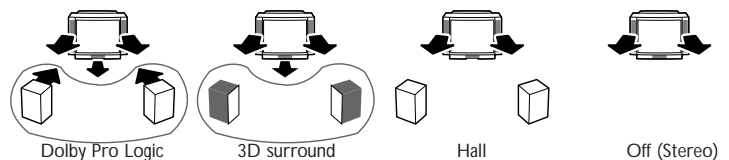

Product highlights

- **50Hz Contrast Plus**
- **CrystalClear III with Dynamic Contrast and Scavem**, offers a crisp and natural picture
- **Dolby Pro logic surround**
  For lifelike sound experience, including 3D surround
- **NEXTVIEW Program Guide (type 2)**
  Direct access of program info of selected channel and direct program category selection
- **440 Pages EasyText teletext (level 2.5)**
- **Active Control**
  Auto Digital Noise Reduction, Auto Sharpness, Auto Color, Auto contrast and Smart Controls. Automatically offers the best picture setting.
- **Improved Graphical User interface**
  Easy menu control of all functions
- **Full digital sound processing**

Supporting Features

- Blackline-S Ultra Flat picture tube
- Colour Transient Improvement (CTI)
- EasyTune (auto store, ACI and ATS)
- EasyLink + Nextviewlink
- Low power standby
- 110W music output incl surround
- Integrated centre speaker
- Dynamic Bass Enhancement
- 3 Loudspeakers + 2 surround
- Independent headphone volume control

Surround sound modes