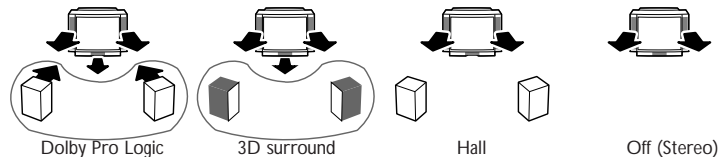

Product highlights

- **50Hz Contrast Plus**
- **CrystalClear III with Dynamic Contrast and Scavem**, offers a crisp and natural picture
- **Dolby Pro logic surround**
  For lifelike sound experience, including 3D surround
- **NEXTVIEW Program Guide** (type 2)
  Direct access of program info of selected channel and direct program category selection
- **440 Pages EasyText teletext** (level 2.5)
- **Active Control**
  Auto Digital Noise Reduction, Auto Sharpness, Auto Color, Auto contrast and Smart Controls.
  Automatically offers the best picture setting.
- **Improved Graphical User interface**
  Easy menu control of all functions
- **Full digital sound processing**

Supporting Features

- Blackline-S Ultra Flat picture tube
- Colour Transient Improvement (CTI)
- EasyTune (auto store, ACI and ATS)
- EasyLink + Nextviewlink
- Low power standby
- 110W music output incl surround
- Integrated centre speaker
- Dynamic Bass Enhancement
- 3 Loudspeakers + 2 surround
- Independent headphone volume control

Surround sound modes