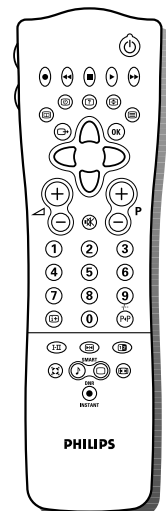

Remote Control

- RC type: RC 25xx
- Cursorcontrol

Connections

- Front
 - S-Video in
 - video CVBS-in (cinch)
 - audio L/R-in (cinch) with automatic mono switching
 - headphone jack 3.5mm
- Rear
 - Euro A/V connector (RGB-in; CVBS-in/out) with auto image format detection
 - Euro A/V connector (RGB-in; Y/C-in/out; CVBS-in/out) with WYSIWYR select and image format detection
 - Euro A/V connector (CVBS-in)
 - 2 audio-out (cinch)
 - Constant/Variable level
 - surround sound out (cinch)
 - surround sound out (clickfits 4x)

Miscellaneous

- Ambient temperature : +5/+45°C
- Mains : AC 220-240V ± 10%
- Power consumption:
 - <115W; Stand by: 0,3W
- Weight: 39.5 kg (excl. packaging)
- Dimensions (wxhxd cm):
(excl. connections) 76.8 x 58.2 x 50.5