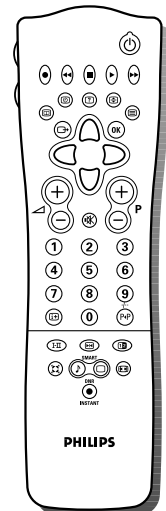

Remote Control

- RC type: RC 25xx
- Cursorcontrol

Connections

- Front
 - S-Video in
 - video CVBS-in (cinch)
 - audio L/R-in (cinch) with automatic mono switching
 - headphone jack 3.5mm
- Rear
 - Euro A/V connector (RGB-in; CVBS-in/out) with auto image format detection
 - Euro A/V connector (RGB-in; Y/C-in/out; CVBS-in/out) with WYSIWYR select and image format detection
 - Euro A/V connector (CVBS-in)
 - 2 audio-out (cinch)
 - Constant/Variable level
 - surround sound out (cinch)
 - surround sound out (clickfits 4x)

Miscellaneous

- Ambient temperature : +5/+45°C
- Mains : AC 220-240V ± 10%
- Power consumption:
 - <115W; Stand by: 0,3W
- Weight: 39.5 kg (excl. packaging)
- Dimensions (wxhxd cm):
(excl. connections) 76.8 x 58.2 x 50.5