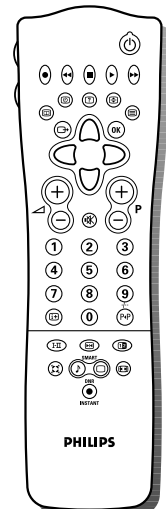

Remote Control

- RC type: RC 25xx
- Cursorcontrol

Connections

- Front
 - S-Video in
 - video CVBS-in (cinch)
 - audio L/R-in (cinch) with automatic mono switching
 - headphone jack 3.5mm
- Rear
 - Euro A/V connector (RGB-in; CVBS-in/out) with auto image format detection
 - Euro A/V connector (RGB-in; Y/C-in/out; CVBS-in/out) with WYSIWYR select and image format detection
 - Euro A/V connector (CVBS-in)
 - 2 audio-out (cinch)
 - Constant/Variable level
 - surround sound out (cinch)
 - surround sound out (clickfits 4x)

Miscellaneous

- Ambient temperature : +5/+45°C
- Mains : AC 220-240V ± 10%
- Power consumption:
 - <115W; Stand by: 0,3W
- Weight: 39.5 kg (excl. packaging)
- Dimensions (wxhxd cm): (excl. connections) 76.8 x 58.2 x 50.5