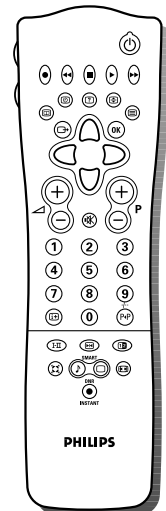

Remote Control

- RC type: RC 25xx
- Cursorcontrol

Connections

- Front
 - S-Video in
 - video CVBS-in (cinch)
 - audio L/R-in (cinch) with automatic mono switching
 - headphone jack 3.5mm
- Rear
 - Euro A/V connector (RGB-in; CVBS-in/out) with auto image format detection
 - Euro A/V connector (RGB-in; Y/C-in/out; CVBS-in/out) with WYSIWYR select and image format detection
 - Euro A/V connector (CVBS-in)
 - 2 audio-out (cinch)
 - Constant/Variable level
 - surround sound out (cinch)
 - surround sound out (clickfits 4x)

Miscellaneous

- Ambient temperature : +5/+45°C
- Mains : AC 220-240V ± 10%
- Power consumption:
 - <115W; Stand by: 0,3W
- Weight: 39.5 kg (excl. packaging)
- Dimensions (wxhxd cm): (excl. connections) 76.8 x 58.2 x 50.5