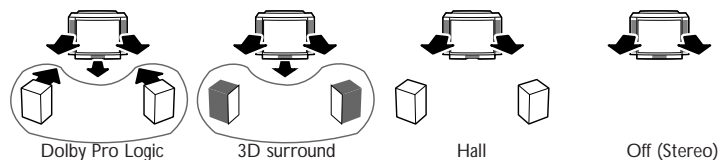

Product highlights

- **50Hz Contrast Plus**
- **CrystalClear III with Dynamic Contrast and Scavem**, offers a crisp and natural picture
- **Dolby Pro logic surround**
  For lifelike sound experience, including 3D surround
- **NEXTVIEW Program Guide** (type 2)
  Direct access of program info of selected channel and direct program category selection
- **440 Pages EasyText teletext** (level 2.5)
- **Active Control**
  Auto Digital Noise Reduction, Auto Sharpness, Auto Color, Auto contrast and Smart Controls.
  Automatically offers the best picture setting.
- **Improved Graphical User interface**
  Easy menu control of all functions
- **Full digital sound processing**

Supporting Features

- Blackline-S Ultra Flat picture tube
- Colour Transient Improvement (CTI)
- EasyTune (auto store, ACI and ATS)
- EasyLink + Nextviewlink
- Low power standby
- 110W music output incl surround
- Integrated centre speaker
- Dynamic Bass Enhancement
- 3 Loudspeakers + 2 surround
- Independent headphone volume control

Surround sound modes