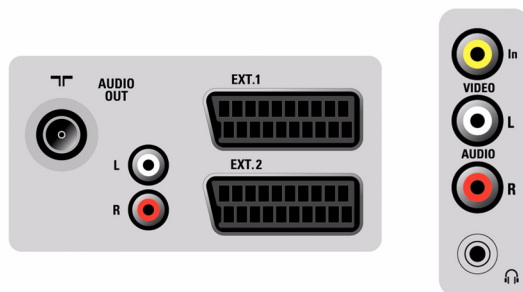

Loudspeakers

- Built-in speakers: 2

Convenience

- Ease of Installation: Automatic Channel Install(ACI), Automatic Tuning System (ATS), Autostore, Fine Tuning, PLL Digital Tuning, Plug & Play, Sorting
- Ease of Use: Smart Picture, Smart Sound
- Remote control type: RCLE014
- Teletext: 10 page Smart Text
- Teletext enhancements: 4 favourite pages, Program information Line
- Screen Format Adjustments: 16:9 compress, 4:3, 4:3 expand

Tuner/Reception/Transmission

- Tuner bands: Hyperband, S-Channel, UHF, VHF
- TV system: PAL, PAL B/G, PAL D/K, PAL I, SECAM, SECAM B/G, SECAM D/K, SECAM L/L'
- Video Playback: NTSC
- Aerial Input: 75 ohm coaxial (IEC75)
- Number of Preset Channels: 100

Connectivity

- Number of Scarts: 2
- Ext 1 Scart: CVBS in/out, RGB
- Ext 2 Scart: CVBS in/out, S-video in
- Other connections: Audio variable level out
- Front / Side connections: Audio L/R in, CVBS in, Headphone out, S-video in

Power

- Power consumption: 54 W Normal Operation W
- Standby power consumption: <1W
- Mains power: AC 220 - 240 V +/- 10%

Dimensions

- Set dimensions (W x H x D): 736 x 580 x 490 mm
- Product weight: 45(tbc) kg
- Weight incl. Packaging: 50(tbc) kg
- Box dimensions (W x H x D): 833 x 708 x 603 mm
- Color cabinet: Silver Frost

Stereo system					Transmission system					
2CS DK	NICAM DK	2CS BG	NICAM I	NICAM LL'	PAL BG	PAL D/K	PAL I	SECAM BG	SECAM DK	SECAM LL'
•	•	•	•	•	•	•	•	•	•	•

Issue date 2009-03-30

Version: 9.0.12

12 NC: 8670 000 22747
EAN: 87 10895 89634 4

© 2009 Koninklijke Philips Electronics N.V.
All Rights reserved.

Specifications are subject to change without notice.
Trademarks are the property of Koninklijke Philips Electronics N.V. or their respective owners.

www.philips.com