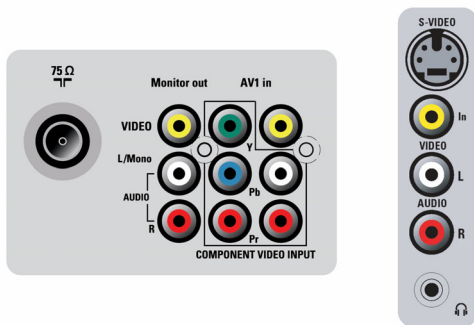

Convenience

- **Ease of Installation:** Autostore, Fine Tuning
- **Ease of Use:** Smart Picture Control, Smart Sound Control
- **Remote control type:** RCLA015
- **Remote control:** Zappa
- **Screen Format Adjustments:** 16:9 compress, 4:3, 4:3 expand
- **Clock:** Sleep Timer
- **On-Screen Display languages:** English, Hindi

Connectivity

- **AV 1:** CVBS in, CVI
- **AV 3:** Monitor Out
- **Front / Side connections:** CVBS in, Headphone out

Power

- **Power consumption:** 114 W
- **Standby power consumption:** < 1w
- **Mains power:** AC 150-276V, 50Hz

Product highlights

Real Flat picture tube

The flatter tube provides a wider viewing angle while minimizing reflections for the best picture possible.

Crystal Clear

Combining picture enhancements like Contrast plus and color improvement, Crystal Clear improves picture depth.

Component Video Input (YPbPr)

Component Video is the highest quality interconnection standard for analog video. It is sharper than S-video and composite video.

Digital Clear Vision

DCV is a unique, intelligent, and proactive control system, which measures and analyzes the incoming analog signal to automatically adjust settings for optimal picture quality.