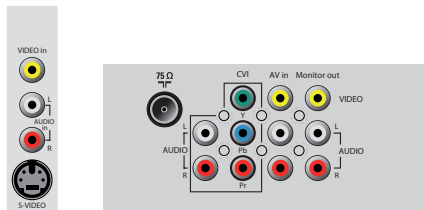

Real Flat picture tube

The flatter tube provides a wider viewing angle while minimizing reflections for the best picture possible.

Contrast & Sharpness Control

Contrast and Sharpness Control for better image control

Incredible Surround™

Incredible Surround is an audio technology from Philips that dramatically magnifies the sound field to immerse you in the audio. Using state-of-the-art electronic phase shifting, Incredible Surround mixes sounds from left and right in such a way that it expands the virtual distance between the two speakers. This wider spread greatly enhances the stereo effect and creates a more natural sound dimension. Incredible Surround allows you to experience total surround with greater depth and width of sound, without the use of additional speakers.

Widescreen movie modes

Enhance your viewing experience with Widescreen movie modes, which lets you choose the screen format from various options. View your movie the way it is meant to be.

Smart Picture and Smart Sound

Philips preset modes for Smart Picture and Smart Sound provide you with direct access via a single key on the remote control. You can select optimized picture and sound settings for the various picture and sound modes.

Component Video Input (YPbPr)

Component Video is the highest quality interconnection standard for analog video. It is sharper than S-video and composite video.

Issue date 2008-08-06

Version: 2.0.1

12 NC: 8670 000 33564
EAN: 87 12581 36126 6

© 2008 Koninklijke Philips Electronics N.V.
All Rights reserved.

Specifications are subject to change without notice.
Trademarks are the property of Koninklijke Philips Electronics N.V. or their respective owners.

www.philips.com