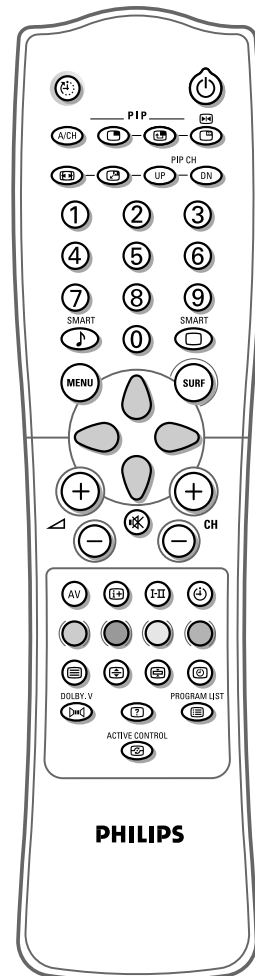

Features

- Double Window PIP (for 29PT8419 only)
- 100 page Teletext (when available) for /69, /56, /79
- Close Caption (when available) for /71, /61

Ease of Use

- Smart Picture (5 modes)
- Smart Sound (4 modes)
- Multi-language OSD & menu control
- Sleep timer and Timer
- Childlock
- 100 presets
- Favourite Program List
- Remote Control

Connectivity

- Rear: Monitor Out- CVBS + Audio L/R
  AV1 - CVBS + YUV + Audio
  AV2 - CVBS + Y/C+ Audio L/R
  Antenna input: 75 ohm (Coax)
- Side: CVBS + Y/C + Audio L/R
  Stereo headphone out (3.5mm jack)

Reception

- Tuning system: PLL
- Colour transmission system off-air:
  - PAL B/G/I/D/K, SECAM B/G/D/K, NTSC M (except for /71, /61 NTSC M)
- A/V connections:
  - NTSC 3.58/4.43, PAL60
- Stereo sound transmissions systems off-air:
  - NICAM B/G/I/D/K, 2CS B/G/D/K (except for /71 BTSC DBX & for /61 Korea 2CS)
- Channel selections:
  - VHF, UHF, S-Channels, Hyperband

Miscellaneous

- Ambient Temperature : +5/+45°C
- Mains: AC 160-276V, 50/60 Hz (except for /71 & /61 90-276V, 50/60Hz)
- Power Consumption:
  - Normal Operation : <150W
  - Standby : 0.8W
- Net Weight : 58kg
- Gross Weight : 48kg
- Set Dimension : 788 x 502 x 590 (W X H X D mm)
- Box Dimension : 894 x 640 x 775 (W X H X D mm)
- Container loading (per 40ft, loose) : 135 sets

RCS82D

* 100Hz Digital Scan for /69, /56, /57, /79 & 60Hz Progressive Scan for /71, /61.

'Virtual Dolby Surround', 'Dolby' and 'Dolby Pro-Logic' are trademarks of Dolby Laboratories Inc.

+ Specifications are subject to change without prior notice

Website address : <http://www.philips-star.com>