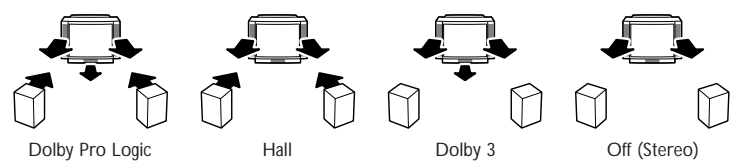

PAL plus

Let's make things better.

PHILIPS

Product highlights

- **100Hz Digital Scan with Natural Motion**
Offers a flickerfree picture with smooth movement reproduction.
- **CrystalClear-III Pro with Dynamic Contrast Scaven, Comb filter and LTP (Luminance Transient Processing)** offers a crisp and natural picture (with SECAM notch for /39).
- **Full PALplus (Colour Plus included)/ WideScreenplus** for enhanced resolution and picture quality.
- **Dolby Pro Logic surround with Wireless FM surround speakers**
No cables across the room required.
- **NEXTVIEW**
Electronic Program Guide (type 2C) Direct access of program info of all channels (1week) and automatic programming of VCR (in /32 and /39).
- **Page link Program guide**
Easy access of program info of selected program (/25 and /95).
- **TXT/NEXTVIEW DualScreen**
Picture + TXT or picture + NEXTVIEW.
- **440 Pages EasyText teletext (level 2.5)**
- **Auto TV**
Auto Format (black bar detection), Auto Digital Noise Reduction, Auto Sharpness, Smart Controls., Automatically offers the best picture setting.
- **Improved Graphical User interface**
- **Zoom 16x**
- **VGA**
Front connection offers possibility to display computer data.

Super Zoom viewing mode

Surround sound modes

Technical specifications

Chassis

- Type: FL5+ MID2.25

Picture

- Screen diameter: 28"/70cm
- Visible screen size: 66cm
- Picture tube: Blackline-S Ultra Flat 16:9
- Image stability:
 - 100Hz Digital Scan - Natural Motion
- S-Video display
- Smart Picture control (5 modes)
 - Soft, Natural, Rich, Sport, Personal
- Smart Picture control in VGA
 - Graphic, Text, Fine Text, Personal
- Brightness, contrast, tint, sharpness, colour control