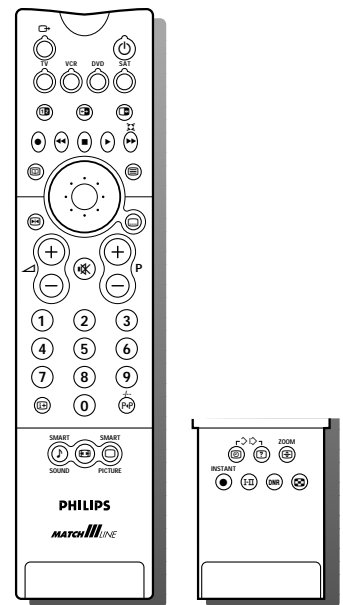

Remote Control

- RC type: RC 2001

Connections

- Front
 - S-Video in
 - video CVBS-in (cinch)
 - audio L/R-in (cinch) with automatic mono switching
 - headphone jack 3.5mm
 - VGA D-connector
- Rear
 - Euro A/V connector blue (RGB-in; CVBS-in/out) with auto image format detection
 - Euro A/V connector blue (RGB-in; Y/C-in/out; CVBS-in/out) with WYSIWYR select and image format detection
 - Euro A/V connector black (CVBS-in)
 - 2 audio-out (cinch) Constant level
 - Front & Surround loudspeaker connections (8 click fits)

RC 2001

Miscellaneous

- Ambient temperature : +5/+45°C
- Mains : AC 220-240V ± 10%
- Power consumption:
 - <140W; Stand by: <2W
- Weight : 44kg (excl. packaging)
- Dimensions (wxhxd):
 - 73.8x49.7x53.4cm (excl. connections)