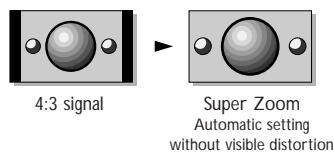

PAL plus

Let's make things better.

PHILIPS

Product highlights

- **100Hz Digital Scan with Natural Motion**
Offers a flickerfree picture with smooth movement reproduction.
- **CrystalClear-III Pro with Dynamic Contrast Scaven, Comb filter and LTP (Luminance Transient Processing)** offers a crisp and natural picture (with SECAM notch for /39).
- **Full PALplus (Colour Plus included)/ WideScreenplus** for enhanced resolution and picture quality.
- **Dolby Pro Logic surround with Wireless FM surround speakers**
No cables across the room required.
- **NEXTVIEW**
Electronic Program Guide (type 2C) Direct access of program info of all channels (1week) and automatic programming of VCR (in /32 and /39).
- **Page link Program guide**
Easy access of program info of selected program (/25 and /95).
- **TXT/NEXTVIEW DualScreen**
Picture + TXT or picture + NEXTVIEW.
- **440 Pages EasyText teletext (level 2.5)**
- **Auto TV**
Auto Format (black bar detection), Auto Digital Noise Reduction, Auto Sharpness, Smart Controls., Automatically offers the best picture setting.
- **Improved Graphical User interface**
- **Zoom 16x**
- **VGA**
Front connection offers possibility to display computer data.

Super Zoom viewing mode

Surround sound modes

Technical specifications

Chassis

- Type: FL5+ MID2.25

Picture

- Screen diameter: 28"/70cm
- Visible screen size: 66cm
- Picture tube: Blackline-S Ultra Flat 16:9
- Image stability:
 - 100Hz Digital Scan - Natural Motion
- S-Video display
- Smart Picture control (5 modes)
 - Soft, Natural, Rich, Sport, Personal
- Smart Picture control in VGA
 - Graphic, Text, Fine Text, Personal
- Brightness, contrast, tint, sharpness, colour control