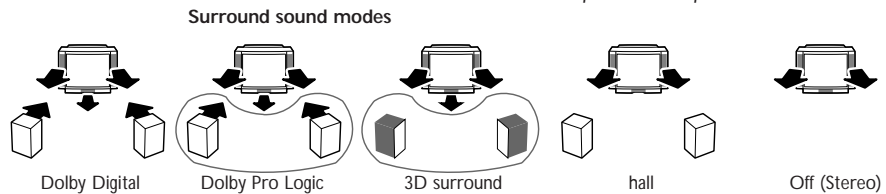

## Product highlights

- **100 Hz Digital Scan with Digital Natural Motion** offers a flickerfree picture with smooth movement reproduction.
- **Digital CrystalClear with Dynamic Contrast** Scavem, Comb filter 9-bit processing, luminance enhancements and color enhancements. Offer a crisp and natural picture
- **WideScreenplus** for enhanced resolution and picture quality.
- **Dolby Digital** offers the ultimate in digital surround sound quality. Including Dolby Pro Logic and 3D Surround
- **nexTVView Program Guide (type 3)** Direct access of program info of all channels (1week) and automatic programming of VCR
- **FM Wireless surround sound speakers.** Independent left and right surround with full Dolby Digital bandwidth
- **TXT/NexTVView DualScreen** picture + TXT or picture + NexTVView.
- **1200 Pages EasyText teletext (level 2.5)**
- **Active control\***, continuous picture analysis and control, Automatic Digital Noise Reduction, Auto Sharpness, Auto color, Auto dynamic contrast, Ambient light sensor and Smart controls. Automatically offers the best picture setting in three levels: off, min, max.
- **Improved Graphical User interface** Easy menu control of all functions,
- **Zoom 16x**
- **Active subwoofer and full digital sound processing**

## Supporting Features

- Blackline-S Ultra Flat picture tube
- Digital Colour Transient Improvement (CTI)
- Picture freeze
- Viewing modes: 4:3, Movie Expand 14:9 & 16:9(scroll), Subtitle zoom (scroll), Wide Screen, Auto format including auto screen fit: automatic perfect fit by continuous zoom in both directions .
- EasyTune (auto store, ACI and ATS)
- EasyLink + Nextviewlink
- Low power standby
- 160W music output + 60W surround
- Integrated centre speaker
- Dynamic Bass Enhancement
- 6 Loudspeakers + 2 Surround speakers
- Independent headphone volume control