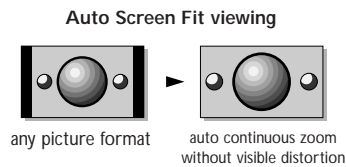

Supporting Features

- Blackline-S Ultra Flat picture tube
- Digital Colour Transient Improvement (CTI)
- Picture freeze
- Viewing modes: 4:3, Movie Expand 14:9 & 16:9(scroll), Subtitle zoom (scroll), Wide Screen, Auto format including auto screen fit: automatic perfect fit by continuous zoom in both directions .
- EasyTune (auto store, ACI and ATS)
- EasyLink + Nextviewlink
- Low power standby
- 160W music output + 60W surround
- Integrated centre speaker
- Dynamic Bass Enhancement
- 6 Loudspeakers + 2 Surround speakers
- Independent headphone volume control