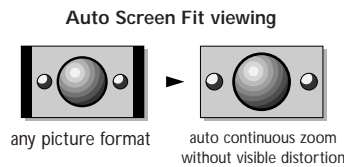

Surround sound modes

Technical specifications

Chassis

- Type: FL7C-design MG

Picture

- Screen diameter: 28"/70cm
- Visible screen size: 66cm
- Picture tube: Blackline-S Ultra Flat 16:9
- Image stability: 100Hz Digital Scan
- S-Video display
- Picture tilt control (for /12 only)
- Smart Picture control (5 modes)
 - Soft, Natural, Rich, Multi media, Personal
- Brightness, contrast, tint, sharpness, colour control