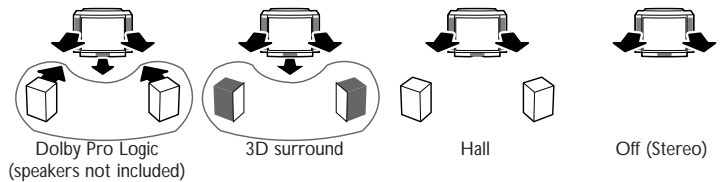

Surround sound modes