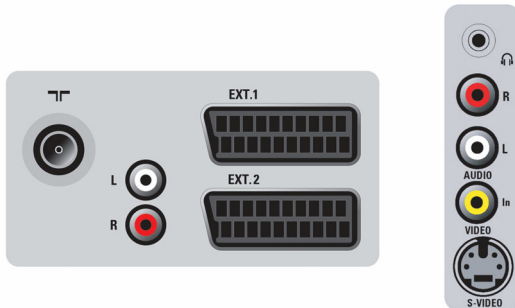

Crystal Clear

Combining picture enhancements like Contrast plus and colour improvement, Crystal Clear improves picture depth.

Incredible Surround™

Incredible Surround is an audio technology from Philips that dramatically magnifies the sound field to immerse you in the audio. Using state-of-the-art electronic phase shifting, Incredible Surround mixes sounds from left and right in such a way that it expands the virtual distance between the two speakers. This wider spread greatly enhances the stereo effect and creates a more natural sound dimension. Incredible Surround allows you to experience total surround with greater depth and width of sound, without the use of additional speakers.

10 page Smart Text

The teletext is a common system transmitted by most broadcasters. The 10 page smart text feature gives you fast access to information when changing pages.

stereo system					transmission system					
2CS	NICAM	2CS	NICAM	NICAM	PAL	PAL	PAL	SECAM	SECAM	SECAM
DK	DK	BG	I	LL'	BG	DK	I	BG	DK	LL'
o	o	o	o	o	o	o	o	o	o	o