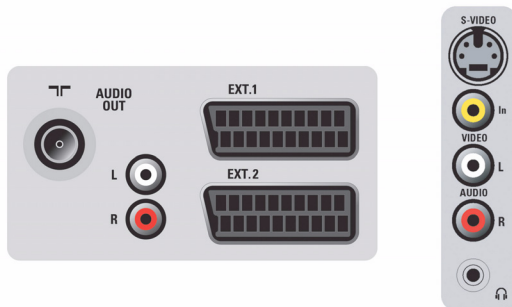

Convenience

- Ease of Installation: Automatic Channel Install(ACI), Automatic Tuning System (ATS), Autostore, Fine Tuning, PLL Digital Tuning, Plug & Play, Sorting
- Ease of Use: Auto Volume Leveller (AVL), Smart Picture, Smart Sound, Top Controls, Graphical User Interface
- Remote control type: RCAE058L
- Teletext: 100 page Smart Text
- Teletext enhancements: 4 favourite pages, Program information Line

- Clock: Sleep Timer, Smart Clock
- Screen Format Adjustments: 4:3 expand, 4:3, 16:9 compress

Tuner/Reception/Transmission

- Tuner bands: Hyperband, S-Channel, UHF, VHF
- Video Playback: NTSC
- Aerial Input: 75 ohm coaxial (IEC75)
- Number of Preset Channels: 100
- TV system: PAL B/G, PAL I, PAL D/K, SECAM B/G, SECAM D/K, SECAM L/L'

Connectivity

- Number of Scarts: 2
- Ext 1 Scart: CVBS in/out, RGB
- Ext 2 Scart: CVBS in/out, S-video in
- Front / Side connections: Audio L/R in, Headphone out, S-video in, Video in
- Headphone: 3.5 mm
- Other connections: Stereo constant level out

Power

- Power consumption: 100 W
- Standby power consumption: <1w
- Mains power: AC 220 - 240 V +/- 10%

Dimensions

- Product weight: 35 kg
- Weight incl. Packaging: 44 kg
- Color cabinet: Silver Frost (11027)
- Box dimensions (W x H x D): 876 x 683 x 548 mm
- Set dimensions (W x H x D): 728 x 581 x 460 mm

Stereo system					Transmission system					
2CS DK	NICAM DK	2CS BG	NICAM I	NICAM LL'	PAL BG	PAL DK	PAL I	SECAM BG	SECAM DK	SECAM LL'
•	•	•	•	•	•	•	•	•	•	•

Issue date 2009-03-30

Version: 20.0.21

12 NC: 8670 000 21409
EAN: 87 10895 85160 2

© 2009 Koninklijke Philips Electronics N.V.
All Rights reserved.

Specifications are subject to change without notice.
Trademarks are the property of Koninklijke Philips Electronics N.V. or their respective owners.

www.philips.com