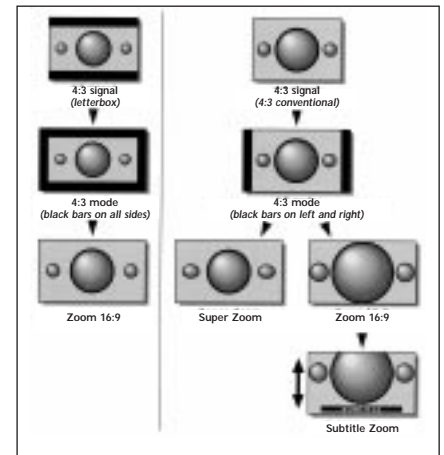

Measurements

Mains	220 - 240V, 50/60 Hz
Power Consumption	72W Normal Oper. 3W Standby 3W
Net Weight	27 kg (approx.)
Gross Weight	31 kg (approx.)
Gross Weight, incl. stand	37 kg (approx.)
Set Dimension	707 x 462 x 451 (W x D x H mm)
Box Dimension	821 x 629 x 594 (W x D x H mm)
Box Dimension, incl. stand	821 x 629 x 662 (W x D x H mm)

Product Highlights

Contrast Plus greatly enhances the degree of black to white contrast, thus optimizing the total contrast for improved picture clarity.

Incredible Surround actively processes the signal using advanced electronics and psycho-acoustic method to widen the stereo spiritual image. This feature provides incredible sound with extra depth and an unbelievable three-dimensional effect.

Smart Picture provides user with four factory preset positions (Soft, Natural, Rich, Personal) to enhance enjoyment of video games, sports, movies etc. By selecting the desired option, all the important picture elements are instantly adjusted to optimize viewing pleasure.

Smart Sound provides user with four factory preset positions (Theatre, Music, Voice, Personal) to suit every individual sound preference when viewing different programmes or sources.

Easy Tune (ATI/ACS) provides you the ease of installing and storing channels with no fuss.

Widescreen Modes

Conventional 4:3 - This mode leaves conventional 4:3 pictures as they are.

Zoom 14:9 - This feature is recommended for viewing 'letter-box' movie with a 14:9 format. This mode allows you to fill the screen at the top and bottom on a 16:9 TV.

Zoom 16:9 - This feature is recommended for viewing 'letter-box' movie with a 16:9 format. This mode allows you to fill up the entire 16:9 screen.

Subtitle Zoom - This mode is designed for wide-format viewing of movies with subtitles on the bottom of the screen.

Super Zoom - This mode is ideal for conventional 4:3 broadcasts and pre-recorded softwares, including movies trimmed to 4:3 format. It creates a wide and natural picture by enlarging the entire picture.

WideScreen - This is the mode to be used in case of a true 16:9 transmission.

version		stereo system						transmission system						stand supplied in the box
		2CS DK	NICAM DK	2CS BG	NICAM BG	NICAM I	NICAM LL'	PAL BG	PAL DK	PAL I	SECAM BG	SECAM DK	SECAM LL'	
24PW6304	/00			•				•						
24PW6324	/01			•	•	•	•	•		•	•		•	
24PW6324	/05					•				•				•
24PW6324	/58	•	•	•	•			•	•		•	•		

Chassis	: A8
Release Date	: Feb '99
Reference	: GBP E 1297

Features and specifications subject to change without notice