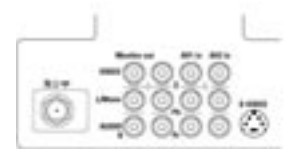

- **Side stereo AV in + headphone jack**

Connecting digital cameras and video games is quick and easy. You can enjoy your favorite program or game in great stereo sound without disturbing others by connecting your headphones (optional) to the handy side jack.