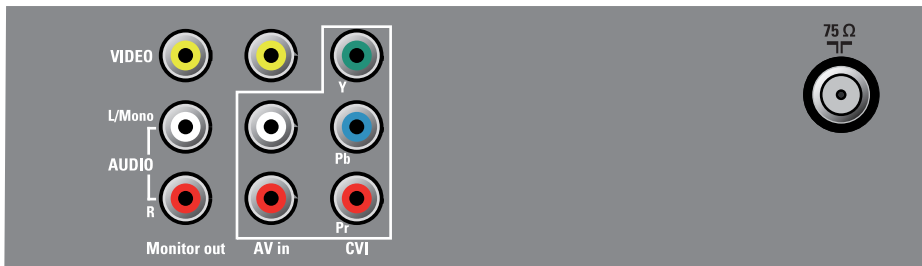

Incredible Surround™

Incredible Surround is an audio technology from Philips that dramatically magnifies the sound field to immerse you in the audio. Using state-of-the-art electronic phase shifting, Incredible Surround mixes sounds from left and right in such a way that it expands the virtual distance between the two speakers. This wider spread greatly enhances the stereo effect and creates a more natural sound dimension. Incredible Surround allows you to experience total surround with greater depth and width of sound, without the use of additional speakers.

SAP

Secondary Audio Program (SAP) allows you to choose another language in program where two languages are available.

Closed Caption

Closed Caption displays text data, subtitles for spoken audio or alternate language when available.

Smart Picture and Smart Sound

Philips preset modes for Smart Picture and Smart Sound provide you with direct access via a single key on the remote control. You can select optimized picture and sound settings for the various picture and sound modes.

Component Video Input (YPbPr)

Component Video is the highest quality interconnection standard for analog video. It is sharper than S-video and composite video.

Issue date 2009-01-22

Version: 1.0.5

12 NC: 8670 000 36413
EAN: 87 12581 38999 4

© 2009 Koninklijke Philips Electronics N.V.
All Rights reserved.

Specifications are subject to change without notice.
Trademarks are the property of Koninklijke Philips
Electronics N.V. or their respective owners.

www.philips.com

* Avoid extensive use of the set in a volume higher than 85 decibel because this may damage your hearing.