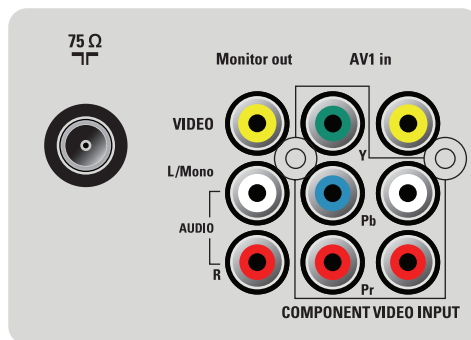

Picture/Display

- **Aspect ratio:** 4:3
- **Diagonal screen size:** 21 inch / 53 cm
- **Visible diagonal screen size:** 51 cm
- **Display screen type:** Slim picture tube
- **Picture enhancement:** Color Temperature Adjustment, Noise Reduction, Contrast Plus, Tint, Sharpness Adjustment
- **Picture processing:** 50 Hz, 60Hz Analog

Sound

- **Output power (RMS):** 2 x 3W
- **Sound System:** Stereo, SAP
- **Sound Enhancement:** Balance, Incredible Surround, Treble and Bass Control

Loudspeakers

- **Built-in speakers:** 2

Tuner/Reception/Transmission

- **Aerial Input:** 75 ohm F-type
- **Number of Preset Channels:** 181
- **Tuner Display:** PLL
- **TV system:** NTSC, PAL N, PAL M
- **Video Playback:** NTSC, PAL (all versions)

Convenience

- **Ease of Installation:** Autosearch, Fine Tuning
- **Ease of Use:** Smart Picture Control, Smart Sound

Control

- **Clock:** On/Off event timer, Sleep Timer
- **On-Screen Display languages:** English, Portuguese, Spanish
- **Teletext:** Closed Captioning
- **Remote control type:** RCLB018
- **Remote control:** Racer

Connectivity

- **AV I:** Component Video in, CVBS in, Audio L/R in
- **Other connections:** AV out

Power

- **Mains power:** AC 100-240V, 50/60Hz
- **Power consumption:** - W
- **Standby power consumption:** <1W

Dimensions

- **Set dimensions (W x H x D):** 594 x 461 x 327 mm
- **Box dimensions (W x H x D):** 660 x 532 x 396 mm
- **Color cabinet:** Black
- **Product weight:** 20 kg
- **Weight incl. Packaging:** 23 kg

Accessories

- **Included Accessories:** 2 x AAA Batteries, Remote Control, User Manual

Product highlights

Ultra SlimLine TV

Philips SlimLine TV uses a slimmer CRT tube to give an overall slimmer TV that is up to 40% thinner than a traditional CRT TV while delivering the same superior picture quality.

Crystal Clear

Combining picture enhancements like Contrast plus and color improvement, Crystal Clear improves picture depth.

Noise Reduction

During weak signal transmission, random noise will appear on the image. When viewed, the image contains dark and white dots. Noise reduction significantly reduces the appearance of these dots, hence creating a pleasant viewing experience.

Incredible Surround™

Incredible Surround is an audio technology from Philips that dramatically magnifies the sound field to immerse you in the audio. Using state-of-the-art electronic phase shifting, Incredible Surround mixes sounds from left and right in such a way that it expands the virtual distance between the two speakers. This wider spread greatly enhances the stereo effect and creates a more natural sound dimension. Incredible Surround allows you to experience total surround with greater depth and width of sound, without the use of additional speakers.

SAP

Secondary Audio Program (SAP) allows you to choose another language in program where two languages are available.

Closed Caption

Closed Caption displays text data, subtitles for spoken audio or alternate language when available.

Smart Picture and Smart Sound

Philips preset modes for Smart Picture and Smart Sound provide you with direct access via a single key on the remote control. You can select optimized picture and sound settings for the various picture and sound modes.

Component Video Input (YPbPr)

Component Video is the highest quality interconnection standard for analog video. It is sharper than S-video and composite video.