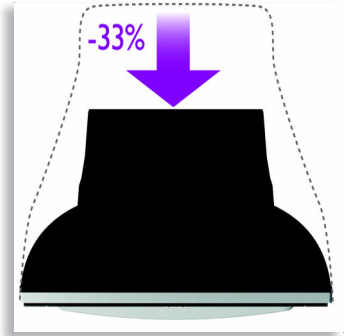

Philips
TV with Crystal Clear

21"

Ultra SlimLine

21PT8857

Design to fit your space

with Ultra SlimLine

Enjoy the look of a flat TV! This new 21" Ultra Slim Line TV not only offers quality picture and sound performance, it's timeless design will complement your home decor.

Slim, stylish design to complement your interior

- Ultra SlimLine TV with slim tube for a sleek look

Better quality images that reveal more detail

- Crystal Clear improves picture depth
- Contrast and Sharpness Control for better image control

- Component Video Input for top quality playback

PHILIPS

sense and simplicity

Specifications

Picture/Display

- Aspect ratio: 4:3
- Diagonal screen size: 21 inch / 55 cm
- Visible diagonal screen size: 51 cm
- Display screen type: Slim picture tube
- Picture enhancement: Contrast Plus, Color Temperature Adjustment, Sharpness Adjustment, Smart Picture, Digital Noise Reduction

Power

- Mains power: AC 220V, 50/60Hz
- Standby power consumption: <3W
- Power consumption: 62 W

Dimensions

- Color cabinet: Bi colour Grey and Silver Frost
- Set dimensions (W x H x D): 594 x 461 x 327 mm
- Box dimensions (W x H x D): 681 x 549 x 416 mm
- Product weight: 20.14 kg
- Weight incl. Packaging: 23 kg