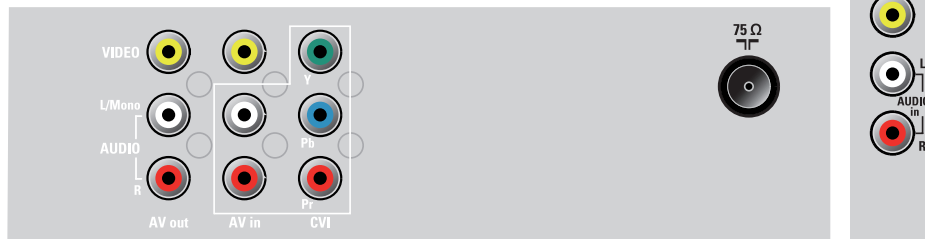

AV Stereo

By connecting the TV to an AV source with stereo sound, the TV converts the mono sound to spatial stereo sound for a lifelike experience.

Component Video Input (YPbPr)

Component Video is the highest quality interconnection standard for analog video. It is sharper than S-video and composite video.

Smart Picture

Smart Picture provides the optimum picture settings for color, brightness, saturation, contrast, sharpness, and so on, to enhance your overall viewing experience at all times.

Issue date 2009-01-22