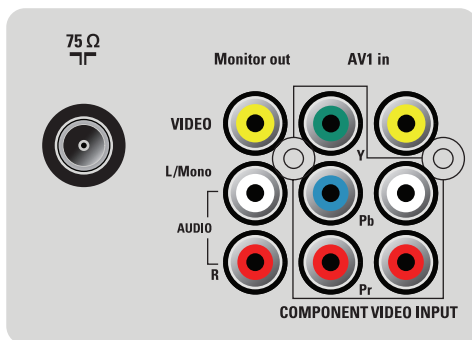

- **Aerial Input:** 75 ohm F-type
- **Number of Preset Channels:** 181
- **Tuner Display:** PLL
- **TV system:** NTSC, PAL N, PAL M
- **Video Playback:** NTSC, PAL (all versions)

Convenience

- **Ease of Installation:** Autosearch, Fine Tuning
- **Ease of Use:** Smart Picture Control, Smart Sound

Connectivity

- **AV I:** Component Video in, CVBS in, Audio L/R in
- **Other connections:** AV out

Power

- **Mains power:** AC 100-240V, 50/60Hz
- **Power consumption:** 72 W
- **Standby power consumption:** <1W

Accessories

- **Included Accessories:** 2 x AAA Batteries, Remote Control, User Manual

2 IPT6458S/78

Product highlights

Real Flat picture tube

The flatter tube provides a wider viewing angle while minimizing reflections for the best picture possible.