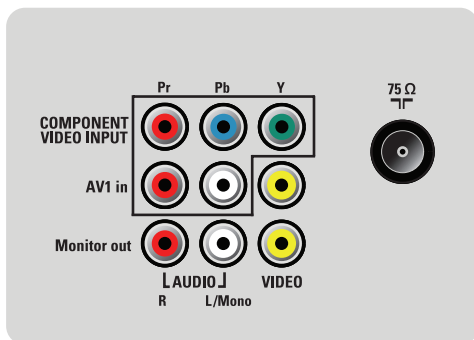

Tuner/Reception/Transmission

- **TV system:** NTSC
- **Video Playback:** NTSC, PAL
- **Aerial Input:** 75 ohm F-type
- **Tuner Display:** PLL

Connectivity

- **Other connections:** AV out
- **AV I:** Component Video in, CVBS in, Audio L/R in
- **Front / Side connections:** Audio L/R in, CVBS in

Noise Reduction

During weak signal transmission, random noise will appear on the image. When viewed, the image contains dark and white dots. Noise reduction significantly reduces the appearance of these dots, hence creating a pleasant viewing experience.

SAP

Secondary Audio Program (SAP) allows you to choose another language in program where two languages are available.

Smart Picture and Smart Sound

Philips preset modes for Smart Picture and Smart Sound provide you with direct access via a single key on the remote control. You can select optimized picture and sound settings for the various picture and sound modes.

Closed Caption

Closed Caption displays text data, subtitles for spoken audio or alternate language when available.

Component Video Input (YPbPr)

Component Video is the highest quality interconnection standard for analog video. It is sharper than S-video and composite video.