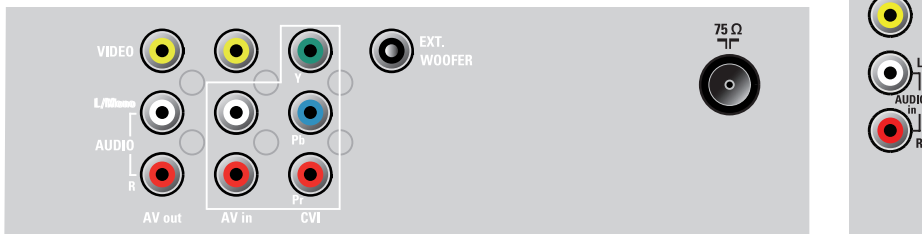

Crystal Clear

Combining picture enhancements like Contrast plus and color improvement, Crystal Clear improves picture depth.

Integrated subwoofer with wOOx

The integrated subwoofer with wOOx technology creates a superior bass sound from a compact enclosure. It captures and enhances low-frequency bass for an deeper sound experience in music and movies.

Incredible Surround™

Incredible Surround is an audio technology from Philips that dramatically magnifies the sound field to immerse you in the audio. Using state-of-the-art electronic phase shifting, Incredible Surround mixes sounds from left and right in such a way that it expands the virtual distance between the two speakers. This wider spread greatly enhances the stereo effect and creates a more natural sound dimension. Incredible Surround allows you to experience total surround with greater depth and width of sound, without the use of additional speakers.

Smart Picture and Smart Sound

Philips preset modes for Smart Picture and Smart Sound provide you with direct access via a single key on the remote control. You can select optimized picture and sound settings for the various picture and sound modes.

Component Video Input (YPbPr)

Component Video is the highest quality interconnection standard for analog video. It is sharper than S-video and composite video.

Issue date 2008-08-06

Version: 3.0.11

12 NC: 8670 000 25962
EAN: 87 12581 30655 7

© 2008 Koninklijke Philips Electronics N.V.
All Rights reserved.

Specifications are subject to change without notice.
Trademarks are the property of Koninklijke Philips
Electronics N.V. or their respective owners.

www.philips.com