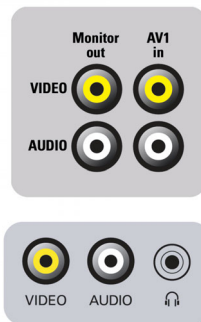

Specifications

Picture/Display

- **Aspect ratio:** 4:3
- **Diagonal screen size:** 21 inch / 55 cm
- **Visible diagonal screen size:** 51 cm
- **Picture enhancement:** Contrast Plus, Active Control, Black stretch, Color Temperature Adjustment, Digital Noise Reduction, Smart Picture, Crystal Clear, Sharpness Adjustment
- **Display screen type:** Real Flat picture tube
- **Picture processing:** 50 Hz

Sound

- **Output power (RMS):** 2 x 2W
- **Music Power:** 4 W
- **Sound Enhancement:** Smart Sound, Auto Volume Leveller, Bass Boost, Treble Boost
- **Sound System:** Mono

Convenience

- **Ease of Installation:** Autostore, Fine Tuning, PLL Digital Tuning
- **Ease of Use:** Smart Picture Control, Smart Sound Control
- **Remote control type:** RCLA014
- **Remote Control:** TV
- **Teletext:** 1 page Teletext
- **Teletext enhancements:** Program information Line
- **Clock:** Sleep Timer

Tuner/Reception/Transmission

- **Tuner bands:** Hyperband, S-Channel, UHF, VHF
- **TV system:** PAL, PAL I, PAL B/G, PAL D/K, SECAM, SECAM B/G, SECAM D/K
- **Video Playback:** NTSC, PAL
- **Aerial Input:** 75 ohm coaxial (IEC75)

Connectivity

- **AV 1:** AV In
- **Front / Side connections:** Headphone out, Audio in, CVBS in
- **AV 2:** Monitor out

Power

- **Power consumption:** 60 W
- **Standby power consumption:** <3W
- **Mains power:** AC 220 - 240 V +/- 10%

Dimensions

- **Set dimensions (W x H x D):** 532 x 470 x 484 mm
- **Box dimensions (W x H x D):** 628 x 570 x 578 mm
- **Color cabinet:** Silver Frost (11027)
- **Product weight:** 22.5 kg
- **Weight incl. Packaging:** 25 kg

2IPT5121/60

Product highlights

Real Flat picture tube

The flatter tube provides a wider viewing angle while minimizing reflections for the best picture possible.

Quality Mono sound

Crisp and clear mono sound

Crystal Clear

Combining picture enhancements like Contrast Plus and color improvement, Crystal Clear improves picture depth.

Active Control

Active Control ensure that noise and sharpness improvements are continuously made at a rate of 60 times per second. By continually adjusting picture setting over 3,000 times per minute, Active Control Plus ensures that the viewing experience is optimized.

Smart Picture and Smart Sound

Philips preset modes for Smart Picture and Smart Sound provide you with direct access via a single key on the remote control. You can select optimized picture and sound settings for the various picture and sound modes.

Teletext

The Teletext is a communication system transmitted by most broadcasters in Europe, which contains a rich variety of information. This information can only be viewed by a set equipped with a Teletext decoder.