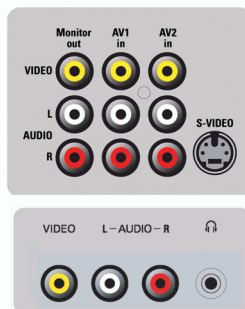

Sound

- Output power (RMS): 2 x 5W
- Music Power: 10 W
- Sound Enhancement: Smart Sound, Auto Volume Leveller, Bass Boost
- Sound System: Stereo Playback

Convenience

- Ease of Installation: Autostore, Fine Tuning, PLL Digital Tuning
- Ease of Use: Smart Picture, Smart Sound
- Remote control type: RCLA014
- Remote Control: TV
- Teletext: 1 page Teletext
- Teletext enhancements: Program information Line
- Clock: Sleep Timer

Tuner/Reception/Transmission

- Tuner bands: Hyperband, S-Channel, UHF, VHF
- TV system: PAL, PAL I, PAL B/G, PAL D/K, SECAM B/G, SECAM, SECAM D/K
- Video Playback: NTSC, PAL
- Aerial Input: 75 ohm coaxial (IEC75)

Connectivity

- Number of AV connections: 3
- AV 1: Audio L/R in, CVBS in
- AV 2: Audio L/R in, S-Video, CVBS in
- AV 3: Monitor Out
- Front / Side connections: Headphone out, Audio L/R in, CVBS in

Power

- Power consumption: 60 W
- Standby power consumption: <3W
- Mains power: AC 90-276V, 50/60Hz

Dimensions

- Set dimensions (W x H x D): 532 x 470 x 484 mm
- Set weight: 24 kg
- Weight incl. Packaging: 27 kg
- Box dimensions (W x H x D): 626 x 568 x 576 mm
- Color cabinet: Silver Frost (11027)

stereo system	transmission system					
	PAL BG	PAL DK	PAL I	SECAM BG	SECAM DK	SECAM LL'
AV Stereo	o	o	o	o	o	o

Issue date 2009-03-30

Version: 3.0.8

12 NC: 8670 000 23809
EAN: 87 10895 93750 4

© 2009 Koninklijke Philips Electronics N.V.
All Rights reserved.

Specifications are subject to change without notice.
Trademarks are the property of Koninklijke Philips
Electronics N.V. or their respective owners.

www.philips.com