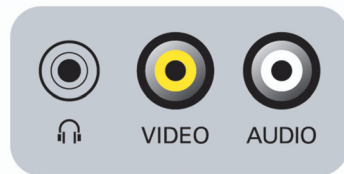

Smart Picture

Smart Picture provides the optimum picture settings for color, brightness, saturation, contrast, sharpness, and so on, to enhance your overall viewing experience at all times.

Closed Caption

Closed Caption displays text data, subtitles for spoken audio or alternate language when available.

Front AV & Headphone

Front Mono Audio & Video input & Front Headphone

Issue date 2009-01-21

Version: 6.0.8