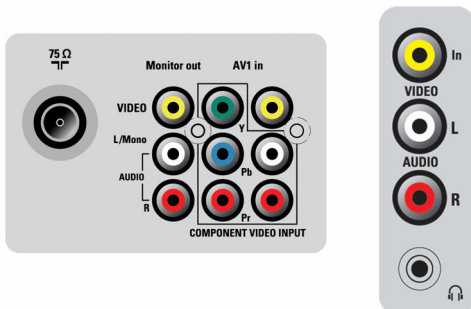

Integrated subwoofer with wOOx

The integrated subwoofer with wOOx technology creates a superior bass sound from a compact enclosure. It captures and enhances low-frequency bass for an deeper sound experience in music and movies.

4x3 Expand

4x3 Expand enables widescreen movies to be viewed on a 4:3 aspect ratio TV screen by removing the black bars at the top and bottom of the image. You are able to watch full-screen movies without compromising on picture quality and resolution.

Smart Picture and Smart Sound

Philips preset modes for Smart Picture and Smart Sound provide you with direct access via a single key on the remote control. You can select optimized picture and sound settings for the various picture modes such as Eco, Natural, Rich, Multimedia and Personal, and sound modes such as Movie, Voice, Music and Personal.

Component Video Input (YPbPr)

Component Video is the highest quality interconnection standard for analog video. It is sharper than S-video and composite video. Philips DVD recorders can record directly from component video (such as YPbPr) sources including satellite receivers

Date of issue 2007-02-13

Version: 3.0

12 NC: 8670 000 19717
EAN: 87 10895 79734 4

© 2007 Koninklijke Philips Electronics N.V.
All Rights reserved.

Specifications are subject to change without notice.
Trademarks are the property of Koninklijke Philips Electronics N.V. or their respective owners.

www.philips.com