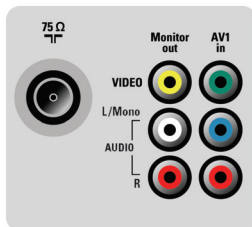

Crystal Clear

Combining picture enhancements like Contrast plus and color improvement, Crystal Clear improves picture depth.

Eye-Fi with LNA

Eye-Fi ensures that noise and sharpness improvements are continuously made at a rate of 60 times per second. By continually adjusting picture setting over 3,000 times per minute, Eye-Fi optimizes the viewing experience.

Incredible Surround™

Incredible Surround is an audio technology from Philips that dramatically magnifies the sound field to immerse you in the audio. Using state-of-the-art electronic phase shifting, Incredible Surround mixes sounds from left and right in such a way that it expands the virtual distance between the two speakers. This wider spread greatly enhances the stereo effect and creates a more natural sound dimension. Incredible Surround allows you to experience total surround with greater depth and width of sound, without the use of additional speakers.

Personal Zapping

Personal Zapping remote control

Smart Picture and Smart Sound

Philips preset modes for Smart Picture and Smart Sound provide you with direct access via a single key on the remote control. You can select optimized picture and sound settings for the various picture and sound modes.

TV Remote

The TV remote is particularly easy to use with large buttons for channel selection and volume. It is simply the best replacement for your broken or lost TV remote control.

Issue date 2009-03-30

Version: 2.0.8

12 NC: 8670 000 31877
EAN: 87 12581 34829 8

© 2009 Koninklijke Philips Electronics N.V.
All Rights reserved.

Specifications are subject to change without notice.
Trademarks are the property of Koninklijke Philips Electronics N.V. or their respective owners.

www.philips.com