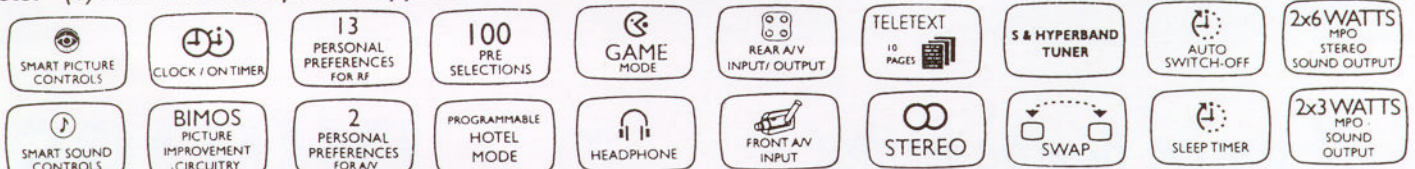

Note:- *(1) First Time Set-up is not applicable for some versions e.g. /75

Data subject to change without notice.

21PT2322	F.R.C. + AV-IN/OUT + Front AV-IN + Headphone + AV NTSC 3.58/4.43 Playback + TELETEXT	/57	FULL MULTISYSTEM	160 - 250V
21PT2382	F.R.C. + AV-IN/OUT + Front AV-IN + Headphone + AV NTSC 3.58/4.43 Playback	/67	PAL BG	160 - 250V
21PT2482	F.R.C. + AV-IN/OUT + Front AV-IN + Headphone + AV NTSC 3.58/4.43 Playback + AV STEREO		PAL BG / I / DK	
21PT2622	F.R.C. + AV-IN/OUT + Front AV-IN + Headphone + AV NTSC 3.58/4.43 Playback + STEREO + TELETEXT		SECAM BG / DK(K1)	
21PT2682	F.R.C. + AV-IN/OUT + Front AV-IN + Headphone + AV NTSC 3.58/4.43 Playback + STEREO		NTSC M	
Versions Reception		/56 /69	FULL MULTISYSTEM	100 - 250V
			PAL BG / I / DK	
			SECAM BG / DK(K1)	
			NTSC M	
S & Hyperband Cable TV Mains Voltage (50/60Hz)				160 - 250V