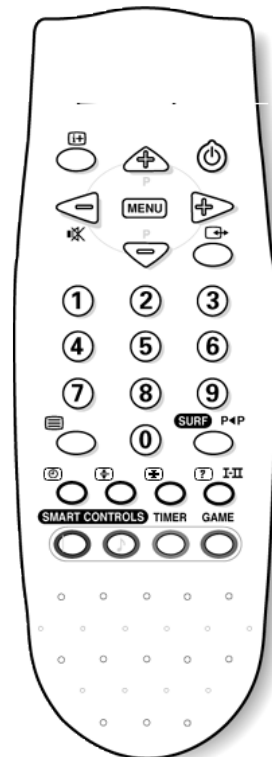

Let's make things better.

PHILIPS

Product highlights

- **Contrast Plus**
To improve the image contrast via deeper blacks.
- **Wake up clock**
To program your set to switch on at a desired time.
- **Smart surf**
For an easy and pleasant browsing of the 8 most viewed channels.
- **10 pages Teletext**
Easy computer controlled teletext for quick and easy access to the information transmitted by the TV broadcaster, with Fasttext and Table Of Page.

Supporting Features

- 1 scart
- Front connections
- Headphone socket
- 100 Pre-selections
- Sleptimer
- Autostore
- Smart keys
- Automatic switch-off
- Sharpness control
- Information Line
- Parental control per channel
- Game key
- Full NTSC playback
- Multistandard Reception Optional
- Hyperband Reception Optional

Sound

- RMS output : 3W
- Loudspeakers : 4" full range top firing
- Smart control keys on the remote control with four independant sound settings
- Bilingual switch on the remote control

Operation

- Remote control : RC0761/01
- Settings via OSD of : Volume
Brightness
Contrast
Colour
Sharpness
Sleep timer
Tint
- Multi-language selection for menu
- Information Line
- Wake up timer
- Sleptimer 120 min.
- Parental control per channel
- Smart clock for automatic set up of the internal clock
- Autoscanner
- Auto stand-by if no picture
- Manual skip
- Fine tuning
- Manual sorting

Connections

- Rear : Euro A/V connector (Cenelec Specified)
- Aerial input : 75 Ohm (Coax)
- Front : Headphone (3.5 mm jack)
Audio L/R in (cinch)
Video CVBS in (cinch)

Miscellaneous

- Mains : AC220-240V ±10%
- Power consumption : 55W
- Auto stand-by power : 7W
- Weight (excl. pack.) : 14 kg
- Weight (incl. pack.) : 18 kg
- Dimensions:
- TV (wxhxd) : 42 x 38 x 40 cm
- Packaging (wxhxd) : 53 x 46 x 51.5 cm