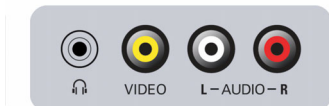

FM Radio (TV)

An FM radio capable of storing 40 preset stations in built in. On-screen station naming makes navigation simple, and a handy Clock Screensaver is also included for use while listening.

Plug & Play

Plug & Play gives you the ability to install or add a new component and have it work without having to perform any complex installation procedure or technical analysis.

Smart Picture and Smart Sound

Philips preset modes for Smart Picture and Smart Sound provide you with direct access via a single key on the remote control. You can select optimized picture and sound settings for the various picture modes such as Eco, Natural, Rich, Multimedia and Personal, and sound modes such as Movie, Voice, Music and Personal.

10 page Smart Text

The teletext is a common system transmitted by most broadcasters. The 10 page smart text feature gives you fast access to information when changing pages.

Front Stereo AV & headphone

Front stereo AV & headphone makes it much more convenient to connect external devices like audio equipment, games and video cameras. It's the easy way to enjoy an extra audio sensation or a totally immersive gaming experience.

Stereo system					Transmission system					
2CS DK	NICAM DK	2CS BG	NICAM I	NICAM LL	PAL BG	PAL DK	PAL I	SECAM BG	SECAM DK	SECAM LL
•	•	•	•	•	•	•	•	•	•	•

Date of issue 2006-10-04

Version: 5.0

12 NC: 8670 000 19509
EAN: 87 10895 78559 4

Specifications are subject to change without notice.
Trademarks are the property of Koninklijke Philips Electronics N.V. or their respective owners.
© 2006 Koninklijke Philips Electronics N.V.
All Rights reserved.
www.philips.com