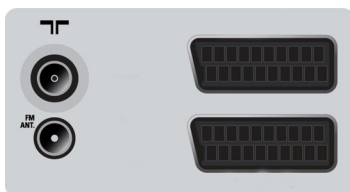

FM Radio (TV)

An FM radio capable of storing 40 preset stations in built in. On-screen station naming makes navigation simple, and a handy Clock Screensaver is also included for use while listening.

Plug & Play

Plug & Play gives you the ability to install or add a new component and have it work without having to perform any complex installation procedure or technical analysis.

Smart Picture and Smart Sound

Philips preset modes for Smart Picture and Smart Sound provide you with direct access via a single key on the remote control. You can select optimized picture and sound settings for the various picture modes such as Eco, Natural, Rich, Multimedia and Personal, and sound modes such as Movie, Voice, Music and Personal.

10 page Smart Text

The teletext is a common system transmitted by most broadcasters. The 10 page smart text feature gives you fast access to information when changing pages.

Front Stereo AV & headphone

Front stereo AV & headphone makes it much more convenient to connect external devices like audio equipment, games and video cameras. It's the easy way to enjoy an extra audio sensation or a totally immersive gaming experience.

Stereo system					Transmission system					
2CS DK	NICAM DK	2CS BG	NICAM I	NICAM LL	PAL BG	PAL DK	PAL I	SECAM BG	SECAM DK	SECAM LL
•	•	•	•	•	•	•	•	•	•	•

Date of issue 2006-10-04

Version: 5.0

12 NC: 8670 000 19509
EAN: 87 10895 78559 4

Specifications are subject to change without notice.
Trademarks are the property of Koninklijke Philips Electronics N.V. or their respective owners.
© 2006 Koninklijke Philips Electronics N.V.
All Rights reserved.
www.philips.com