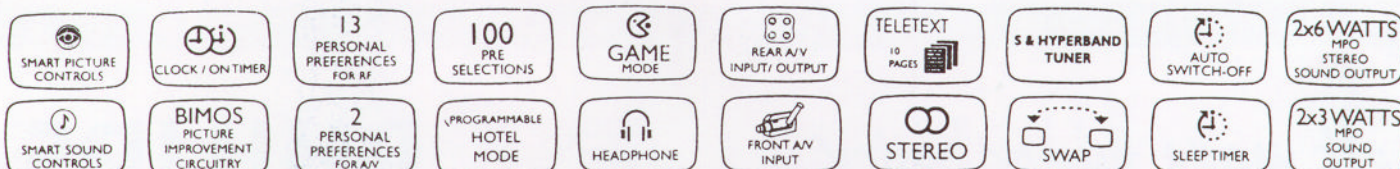

Black Matrix Square Tube	•	•	•
Dark Glass Screen	•	•	•
Sharpness Control	•	•	•
BIMOS Picture Improvement Circuitry	•	•	•
SMART PICTURE Controls	•	•	•
ARTIFICIAL INTELLIGENCE (A.I.) Picture	•	•	•

SOUND

2 x 6 Watts MPO Sound Output for AV-Stereo and Stereo			•
2 x 3 Watts MPO Sound Output (Mono)	•	•	
2 x Full Range Speaker	•	•	•
SMART SOUND Controls	•	•	•
AUTO VOLUME LEVELLER (AVL)	•	•	•

CONNECTION

Front Audio/Video Input	•	•	•
Rear Audio/Video Input	•	•	•
Rear Audio/Video Output { Monitor Out }	•	•	•
Headphone Socket	•	•	•

OPERATION

Teletext	•		
Full Remote Control	•	•	•
100 Pre-selections	•	•	•
Last Viewed Status	•	•	•
Full Menu Operation	•	•	•
Time Window Programme Selection	•	•	•
13 Personal Preference (RF)	•	•	•
2 Personal Preference for AV	•	•	•
Auto Search and Store	•	•	•
SWAP Function	•	•	•
Skip Programme	•	•	•
Fine Tune +/-	•	•	•
Manual Search	•	•	•
Auto SCAN	•	•	•
Sleeptimer	•	•	•
Clock / On-Timer	•	•	•
Auto Switch-Off	•	•	•
Programme Hotel Mode	•	•	•
SMART Picture & Sound Controls	•	•	•
First Time Set-up *(1)	•	•	•
Game Mode	•	•	•
SMART SURF	•	•	•
CHILD LOCK	•	•	•
ASIAN O.S.D.	•	•	•
4 x 3 EXPAND	•	•	•

MISCELLANEOUS

Ambient Temperature	Min 5°C, Max 45°C		
Power Consumption			
- Normal Operation	43W	43W	43W
- Standby	10W	10W	10W
Net Weight	9kg	9kg	9kg
Gross Weight	11kg	11kg	11kg
Dimension (W x H x D)			
- Set dimension	392 x 340 x 379mm		
- Box dimension	468 x 421 x 455mm		
Container Loading (per 40 ft, loose)	700 sets	700 sets	700 sets

Note:- *(1) First Time Set-up is not applicable for some versions e.g. /75

Data subject to change without notice.

14PT2322	F.R.C. + AV-IN/OUT + Front AV-IN + Headphone + AV NTSC 3.58/4.43 Playback + TELETEXT				
14PT2382	F.R.C. + AV-IN/OUT + Front AV-IN + Headphone + AV NTSC 3.58/4.43 Playback				
14PT2682	F.R.C. + AV-IN/OUT + Front AV-IN + Headphone + AV NTSC 3.58/4.43 Playback + STEREO				
Versions	/56	/57	/67		
Reception	FULL MULTISYSTEM PAL BG / I / DK SECAM BG / DK(K1)	FULL MULTISYSTEM PAL BG / I / DK SECAM BG / DK(K1)	PAL BG		
S & Hyperband Cable TV	NTSC M	NTSC M		•	
Mains Voltage (50/60Hz)	100 - 250V	160 - 250V	160 - 250V