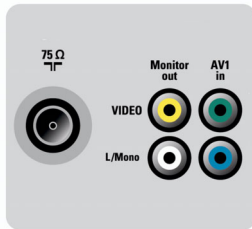

Picture/Display

- **Aspect ratio:** 4:3
- **Diagonal screen size:** 14 inch / 37 cm
- **Visible diagonal screen size:** 34 cm
- **Picture enhancement:** Contrast Plus, Color Temperature Adjustment, Dynamic Noise Reduction

Sound

- **Sound Enhancement:** Bass Boost, Treble Boost
- **Sound System:** Mono
- **Output power (RMS):** 1x4W

Loudspeakers

- **Built-in speakers:** 1

Convenience

- **Ease of Installation:** Fine Tuning
- **Ease of Use:** Auto Volume Leveller (AVL), Smart Picture, Smart Sound
- **Remote control type:** RCLA015
- **Screen Format Adjustments:** 4:3, 4:3 expand

- **Clock:** On/Off event timer, Sleep Timer
- **Signal strength indication**

Tuner/Reception/Transmission

- **Tuner bands:** UVSH
- **TV system:** PAL B/G
- **Aerial Input:** 75 ohm coaxial (IEC75)
- **Tuner Display:** PLL
- **Number of Preset Channels:** 200

Connectivity

- **Other connections:** Monitor out
- **AV I:** CVBS in

Power

- **Power consumption:** 38W +/- 10% W
- **Standby power consumption:** < 3W
- **Mains power:** AC 140-276V, 50/60Hz

Dimensions

- **Product weight:** 9.5 kg
- **Weight incl. Packaging:** 11.5 kg

14PT1415/94

Product highlights

Crystal Clear

Combining picture enhancements like Contrast plus and color improvement, Crystal Clear improves picture depth.

Eye-Fi

Eye-Fi ensures that noise and sharpness improvements are continuously made at a rate of 60 times per second. By continually adjusting picture setting over 3,000 times per minute, Eye-Fi optimizes the viewing experience.

4W Sound Power

Issue date 2009-01-16

Version: 1.0.4

12 NC: 8670 000 24079
EAN: 87 10895 96309 1

© 2009 Koninklijke Philips Electronics N.V.
All Rights reserved.

Specifications are subject to change without notice.
Trademarks are the property of Koninklijke Philips
Electronics N.V. or their respective owners.

www.philips.com