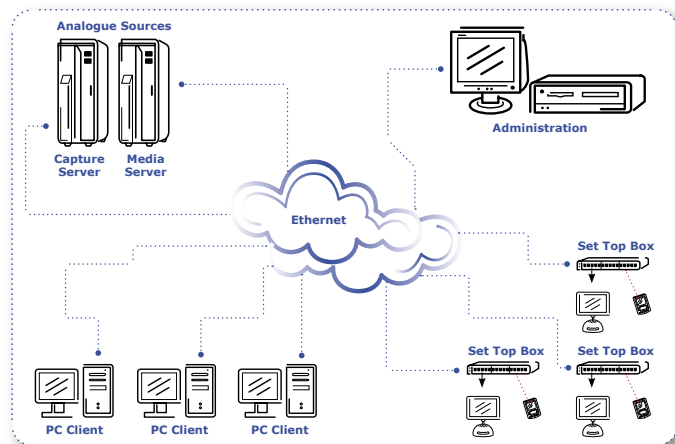

Acquisition and Administration

Titles are added to the system using the Administration Tool. This is a Windows application that allows the system administrator to assign users to the system, establish access rules and levels and manage acquisitions.

The DVC Marcom Digital Capture Server allows you to make immediate or timer recordings from analogue sources such as off-air TV or videotape, controlled by the Administration Tool. Once a recording has been made it is stored initially on the Capture Server where it may be edited prior to being transferred to a Storage Server.

DVC Marcom Digital Features

Digital Video Commander (DVC) is an easy to use system for **acquisition, storage and distribution** of audiovisual material.

DVC Marcom Digital enables you to **digitise, store, index, access and replay** material in digital MPEG formats. Select MPEG-2 for **DVD quality picture and sound** and with DVC Marcom Digital you can also use MPEG 1 when digitising lower-quality material such as VHS tapes, for example.

Users can access material via either a Windows PC client or via a **low-cost set-top box** and a TV or projector, using a Video Commander remote control.

DVC Marcom Digital is particularly suited to sites such as schools, universities, hospitals or anywhere a large number of people need **on-demand access** to audiovisual material.