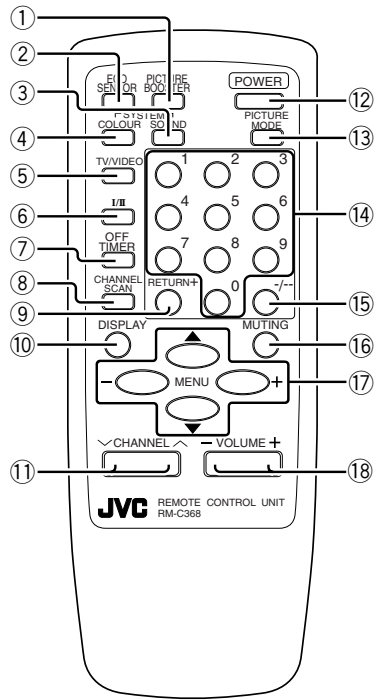

Locations

Locations of remote control buttons

- | | | |
|---|--|-----------|
| ① | PICTURE BOOSTER button | p.16 |
| ② | ECO SENSOR button | p.17 |
| ③ | SOUND SYSTEM button | p.15 |
| ④ | COLOUR SYSTEM button | p.15 |
| ⑤ | TV/VIDEO button | p.14 |
| ⑥ | A2 Bilingual button | p.15 |
| ⑦ | OFF TIMER button | p.17 |
| ⑧ | CHANNEL SCAN button | p.18 |
| ⑨ | RETURN + button | p.18 |
| ⑩ | DISPLAY button | p.17 |
| ⑪ | CHANNEL ∇/\wedge buttons | p.12 |
| ⑫ | POWER button | p.6,12,13 |
| ⑬ | PICTURE MODE button | p.15 |
| ⑭ | Number buttons | p.12 |
| ⑮ | -/-- button | p.12 |
| ⑯ | MUTING button | p.16 |
| ⑰ | MENU buttons | |
| | • MENU $\blacktriangle/\blacktriangledown$ buttons | |
| | • MENU $-/+$ buttons | |
| ⑱ | VOLUME $-/+$ buttons | p.13 |

No. 56028

Locations

Locations of front panel buttons and lamps

<AV-21F4 / AV-20N4>

<AV-21A4>

- | | | |
|---|---------------------------------|--------|
| ① | MENU buttons | p.22 |
| | • MENU button | |
| | • MENU $-/+$ buttons | |
| ② | CHANNEL ∇/\wedge buttons | p.13 |
| ③ | VOLUME $-/+$ buttons | p.13 |
| ④ | ECO sensor | |
| ⑤ | Remote control sensor | |
| ⑥ | ON TIMER lamp | p.19 |
| ⑦ | POWER lamp | p.6,13 |
| ⑧ | Main power button | p.6,13 |