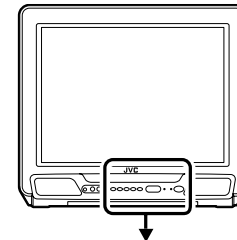

Locations

Locations of remote control buttons

- | | | |
|---|--|-----------|
| ① | PICTURE BOOSTER button | p.16 |
| ② | ECO SENSOR button | p.17 |
| ③ | SOUND SYSTEM button | p.15 |
| ④ | COLOUR SYSTEM button | p.15 |
| ⑤ | TV/VIDEO button | p.14 |
| ⑥ | A2 Bilingual button | p.15 |
| ⑦ | OFF TIMER button | p.17 |
| ⑧ | CHANNEL SCAN button | p.18 |
| ⑨ | RETURN + button | p.18 |
| ⑩ | DISPLAY button | p.17 |
| ⑪ | CHANNEL ∇/\wedge buttons | p.12 |
| ⑫ | POWER button | p.6,12,13 |
| ⑬ | PICTURE MODE button | p.15 |
| ⑭ | Number buttons | p.12 |
| ⑮ | -/-- button | p.12 |
| ⑯ | MUTING button | p.16 |
| ⑰ | MENU buttons | |
| | • MENU $\blacktriangle/\blacktriangledown$ buttons | |
| | • MENU $-/+$ buttons | |
| ⑱ | VOLUME $-/+$ buttons | p.13 |

No. 56028

Locations

Locations of front panel buttons and lamps

<AV-21F4 / AV-20N4>

<AV-21A4>

- | | | |
|---|---------------------------------|--------|
| ① | MENU buttons | p.22 |
| | • MENU button | |
| | • MENU $-/+$ buttons | |
| ② | CHANNEL ∇/\wedge buttons | p.13 |
| ③ | VOLUME $-/+$ buttons | p.13 |
| ④ | ECO sensor | |
| ⑤ | Remote control sensor | |
| ⑥ | ON TIMER lamp | p.19 |
| ⑦ | POWER lamp | p.6,13 |
| ⑧ | Main power button | p.6,13 |