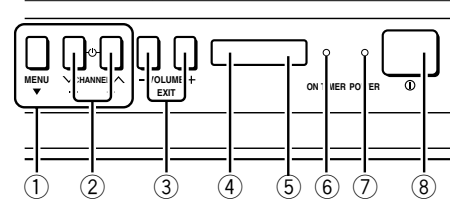

Locations

Locations of remote control buttons

- | | | |
|---|--|-----------|
| ① | PICTURE BOOSTER button | p.16 |
| ② | ECO SENSOR button | p.17 |
| ③ | SOUND SYSTEM button | p.15 |
| ④ | COLOUR SYSTEM button | p.15 |
| ⑤ | TV/VIDEO button | p.14 |
| ⑥ | A2 Bilingual button | p.15 |
| ⑦ | OFF TIMER button | p.17 |
| ⑧ | CHANNEL SCAN button | p.18 |
| ⑨ | RETURN + button | p.18 |
| ⑩ | DISPLAY button | p.17 |
| ⑪ | CHANNEL ∇/\wedge buttons | p.12 |
| ⑫ | POWER button | p.6,12,13 |
| ⑬ | PICTURE MODE button | p.15 |
| ⑭ | Number buttons | p.12 |
| ⑮ | -/-- button | p.12 |
| ⑯ | MUTING button | p.16 |
| ⑰ | MENU buttons | |
| | • MENU $\blacktriangle/\blacktriangledown$ buttons | |
| | • MENU $-/+$ buttons | |
| ⑱ | VOLUME $-/+$ buttons | p.13 |

No. 56028

Locations

Locations of front panel buttons and lamps

<AV-21F4 / AV-20N4>

<AV-21A4>

- | | | |
|---|---------------------------------|--------|
| ① | MENU buttons | p.22 |
| | • MENU button | |
| | • MENU $-/+$ buttons | |
| ② | CHANNEL ∇/\wedge buttons | p.13 |
| ③ | VOLUME $-/+$ buttons | p.13 |
| ④ | ECO sensor | |
| ⑤ | Remote control sensor | |
| ⑥ | ON TIMER lamp | p.19 |
| ⑦ | POWER lamp | p.6,13 |
| ⑧ | Main power button | p.6,13 |