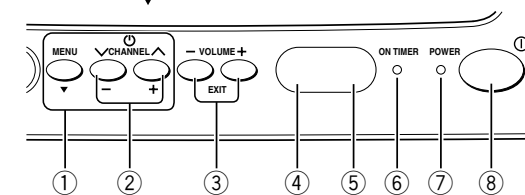

Locations

Locations of remote control buttons

- | | | |
|---|--|-----------|
| ① | PICTURE BOOSTER button | p.16 |
| ② | ECO SENSOR button | p.17 |
| ③ | SOUND SYSTEM button | p.15 |
| ④ | COLOUR SYSTEM button | p.15 |
| ⑤ | TV/VIDEO button | p.14 |
| ⑥ | A2 Bilingual button | p.15 |
| ⑦ | OFF TIMER button | p.17 |
| ⑧ | CHANNEL SCAN button | p.18 |
| ⑨ | RETURN + button | p.18 |
| ⑩ | DISPLAY button | p.17 |
| ⑪ | CHANNEL ∇/\wedge buttons | p.12 |
| ⑫ | POWER button | p.6,12,13 |
| ⑬ | PICTURE MODE button | p.15 |
| ⑭ | Number buttons | p.12 |
| ⑮ | -/-- button | p.12 |
| ⑯ | MUTING button | p.16 |
| ⑰ | MENU buttons | |
| | • MENU $\blacktriangle/\blacktriangledown$ buttons | |
| | • MENU $-/+$ buttons | |
| ⑱ | VOLUME $-/+$ buttons | p.13 |

No. 56028

Locations

Locations of front panel buttons and lamps

<AV-21F4 / AV-20N4>

<AV-21A4>

- | | | |
|---|---------------------------------|--------|
| ① | MENU buttons | p.22 |
| | • MENU button | |
| | • MENU $-/+$ buttons | |
| ② | CHANNEL ∇/\wedge buttons | p.13 |
| ③ | VOLUME $-/+$ buttons | p.13 |
| ④ | ECO sensor | |
| ⑤ | Remote control sensor | |
| ⑥ | ON TIMER lamp | p.19 |
| ⑦ | POWER lamp | p.6,13 |
| ⑧ | Main power button | p.6,13 |