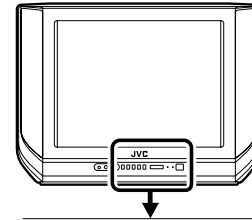

Locations

Locations of remote control buttons

- | | | |
|---|--|-----------|
| ① | PICTURE BOOSTER button | p.16 |
| ② | ECO SENSOR button | p.17 |
| ③ | SOUND SYSTEM button | p.15 |
| ④ | COLOUR SYSTEM button | p.15 |
| ⑤ | TV/VIDEO button | p.14 |
| ⑥ | A2 Bilingual button | p.15 |
| ⑦ | OFF TIMER button | p.17 |
| ⑧ | CHANNEL SCAN button | p.18 |
| ⑨ | RETURN + button | p.18 |
| ⑩ | DISPLAY button | p.17 |
| ⑪ | CHANNEL ∇/\wedge buttons | p.12 |
| ⑫ | POWER button | p.6,12,13 |
| ⑬ | PICTURE MODE button | p.15 |
| ⑭ | Number buttons | p.12 |
| ⑮ | -/-- button | p.12 |
| ⑯ | MUTING button | p.16 |
| ⑰ | MENU buttons | |
| | • MENU $\blacktriangle/\blacktriangledown$ buttons | |
| | • MENU $-/+$ buttons | |
| ⑱ | VOLUME $-/+$ buttons | p.13 |

No. 56028

Locations

Locations of front panel buttons and lamps

<AV-21F4 / AV-20N4>

<AV-21A4>

- | | | |
|---|---------------------------------|--------|
| ① | MENU buttons | p.22 |
| | • MENU button | |
| | • MENU $-/+$ buttons | |
| ② | CHANNEL ∇/\wedge buttons | p.13 |
| ③ | VOLUME $-/+$ buttons | p.13 |
| ④ | ECO sensor | |
| ⑤ | Remote control sensor | |
| ⑥ | ON TIMER lamp | p.19 |
| ⑦ | POWER lamp | p.6,13 |
| ⑧ | Main power button | p.6,13 |