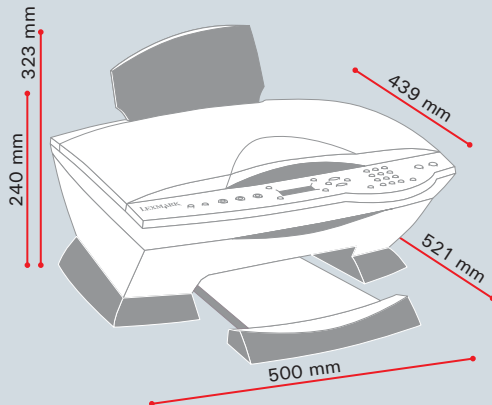

X6150

TECHNOLOGY

- Print Technology: Thermal Inkjet 4 Colour - Cyan, Magenta, Yellow, Black
- Scan Technology: Flatbed CCD scanner
- Optical paper type sensing
- Optical cartridge alignment
- Paper Handling Technology: Accu-Feed

SCAN

- Resolution: Up to 1200 x 4800 dpi (optical flatbed)
  Up to 19200 x 19200 dpi (enhanced)
- Colour depth: 48 bits internal True Colour
  24 bits external True Colour
  12 bits Internal Gray Mode
  8 bits external Gray Mode
  1 bit Per Pixel Text/Line Art
- Scan area: 216 x 292 mm
- Removable cover
- Twain driver includes preview and online options for resolution, scan mode, crop, etc.
- Lamp warm up time: 25 seconds
- Acoustics: 44 dBa or less (300 dpi)

FAX

- Stand-alone Mono and Colour Fax
- Modem: 33.6Kbps, Pulse/Tone
- Send & receive A4, Letter, Legal
- 80 speed dial numbers, 20 groups
- Automatic redial, Busy redial
- Confirmation & activity reports
- 1MB memory (approx. 80 pages)

MISCELLANEOUS

- Max. paper weight: 500 gsm
- Input/Output tray: up to 100 sheets/50 sheets
- Memory: DRAM 16MB, FLASH 1MB
- Lexmark guarantee: 1 year on-site exchange
- Interface: USB

Machine: 8.1 Kg

Packaged: 10 Kg

PRINT

- Resolution: Up to 4800 x 1200 dpi best mode
  Up to 1200 x 1200 dpi better mode
  Up to 600 x 600 dpi normal mode
  Up to 300 x 600 dpi quick mode
- Ink drop size: 3 and 10 pL variable colour drop size
  24 pL black drop size
- Acoustics: 48 dBa or less (600 dpi in Normal Mode)
- Speed:

Mode	QUICK	NORMAL
Black	up to 19 ppm	up to 14 ppm
Colour	up to 15 ppm	up to 6 ppm

COMPATIBILITY

Windows 98/ME, Windows 2000, Windows XP

ORDERING INFORMATION

PN	XXXXXXXX
UPC/EAN code	X-XXXXX-XXXXX-X
Pallet Qty	8
Pallet Dim.	800x1200x1276 mm
PN	XXXXXXXX
UPC/EAN code	X-XXXXX-XXXXX-X
Pallet Qty	10
Pallet Dim.	800x1200x1282 mm

PRODUCT SHEET

SUPPLIES

- Black cartridge - 82 (up to 600 pages at 5% coverage)
- Colour cartridge - 83 (up to 450 pages at 15% coverage)
- Also compatible with: Colour cartridge High Yield - 88 (up to 650 pages at 15% coverage)

COPY

- Stand-alone copy
- One-touch Colour, Black and Photo copy selection (from Operator Panel)
- Up to 99 copies at one time (from Operator Panel)
- Reduce/Enlarge: 25% to 400% in increments of 1%
- Acoustics: 45 dBa or less (Normal Mode)
- Speed (via host):

Mode	QUICK	NORMAL
Black	up to 16 cpm	up to 9.5 cpm
Colour	up to 12 cpm	up to 1.6 cpm

IN THE BOX

Lexmark X6150 All-In-One

- High-Resolution Black Cartridge - 82
- High-Resolution Colour Cartridge - 83
- Power supply and line cord
- Phone cord
- Set-up Guide
- Installation CD including Printer Drivers: Lexmark All-In-One Center, Lexmark Photo Editor, OCR software, Fax software, User Guide