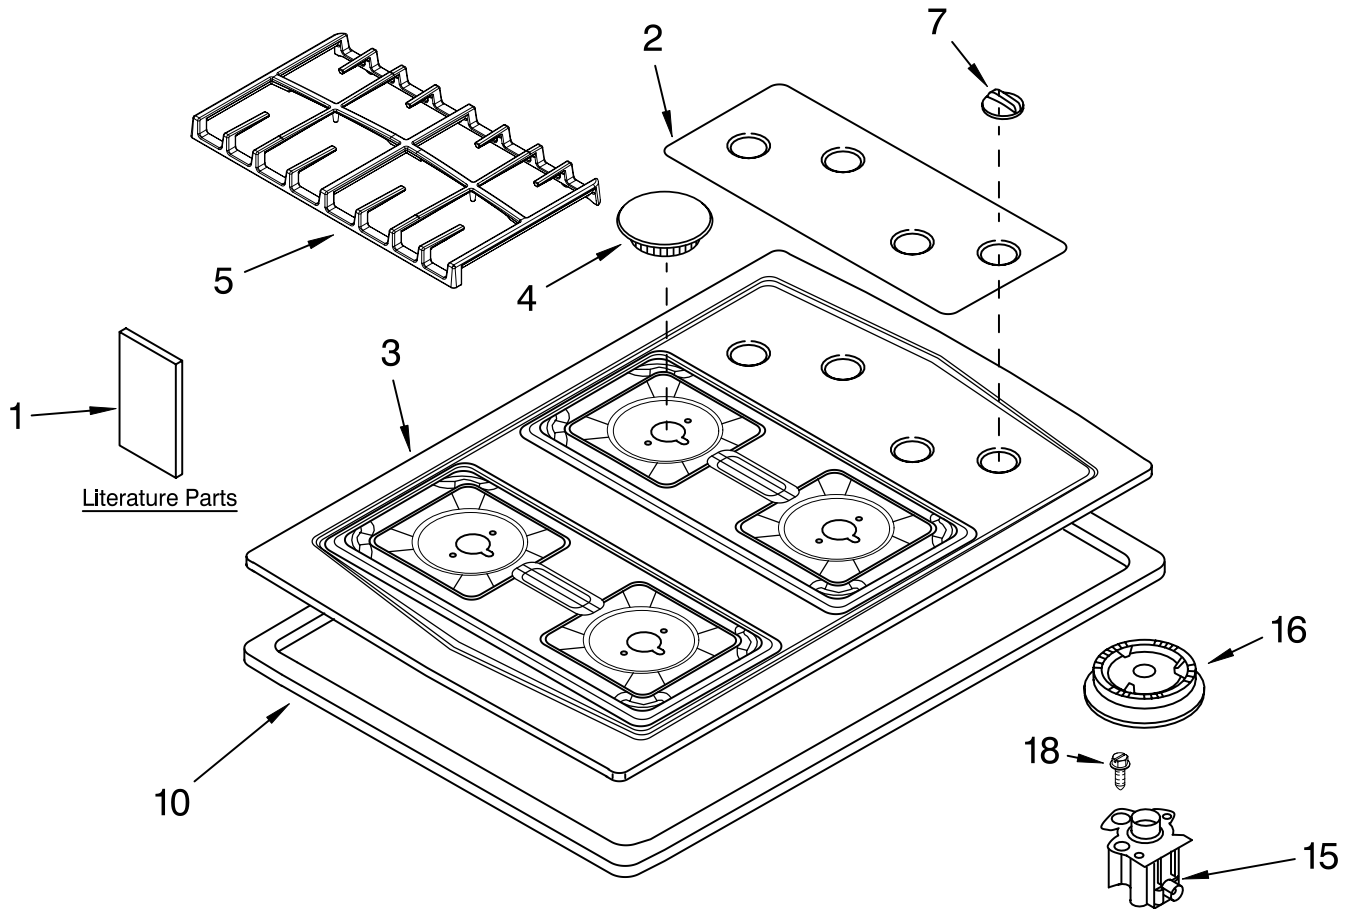

# COOKTOP, BURNER AND GRATE PARTS

For Models: SCS3017RB00, SCS3017RQ00, SCS3017RS00, SCS3017RT00

(Black) (Designer White) (Stainless) (Biscuit)

30" GAS COOKTOP

Illus. No.	Part No.	DESCRIPTION
1	3192098	Literature Parts
	8286304	Wiring Diagram
		Installation Instructions
	8286313	Use & Care Guide
	3191638	Safe Cooking Tips
	9759133	Safe Cooking Tips
	8286314	LP Conversion Instructions
2		Panel, Control
	8286502	Black
	8286503	White
3	8286504	Biscuit
		Cooktop
	3191242	Black
	3191243	White
	3191288	Stainless
	8284705	Biscuit

Illus. No.	Part No.	DESCRIPTION
4		Cap, Burner
		6K (1)
	8286153BL	Black
	8286153CG	Cumberland Gray
	8286153EP	Espresso
		9.5K (1)
	8286154BL	Black
	8286154CG	Cumberland Gray
	8286154EP	Espresso
		12.5K (2)
5	8286155BL	Black
	8286155CG	Cumberland Gray
	8286155EP	Espresso
		Grate
		R.Hand
	8285888BL	Black
	8285888CG	Cumberland Gray
	8285888EP	Espresso
		L.Hand
	8285886Bl	Black
8285886CG	Cumberland Gray	
8285886EP	Espresso	

Illus. No.	Part No.	DESCRIPTION
7		Knob, Control (4)
	8286057BL	Black
	8286057WH	White
	8286057BT	Biscuit
10	3193090	Seal, Foam
15		Holder, Orifice
		(Includes 13 & 14)
	8286513	Auxi
	8286178	Semi Rapid
	8286180	Rapid
16		Head, Burner
	8286182	12K Rapid
	8286181	6K Auxi
	8286184	9K Semi-Rapid
18	4449809	Screw