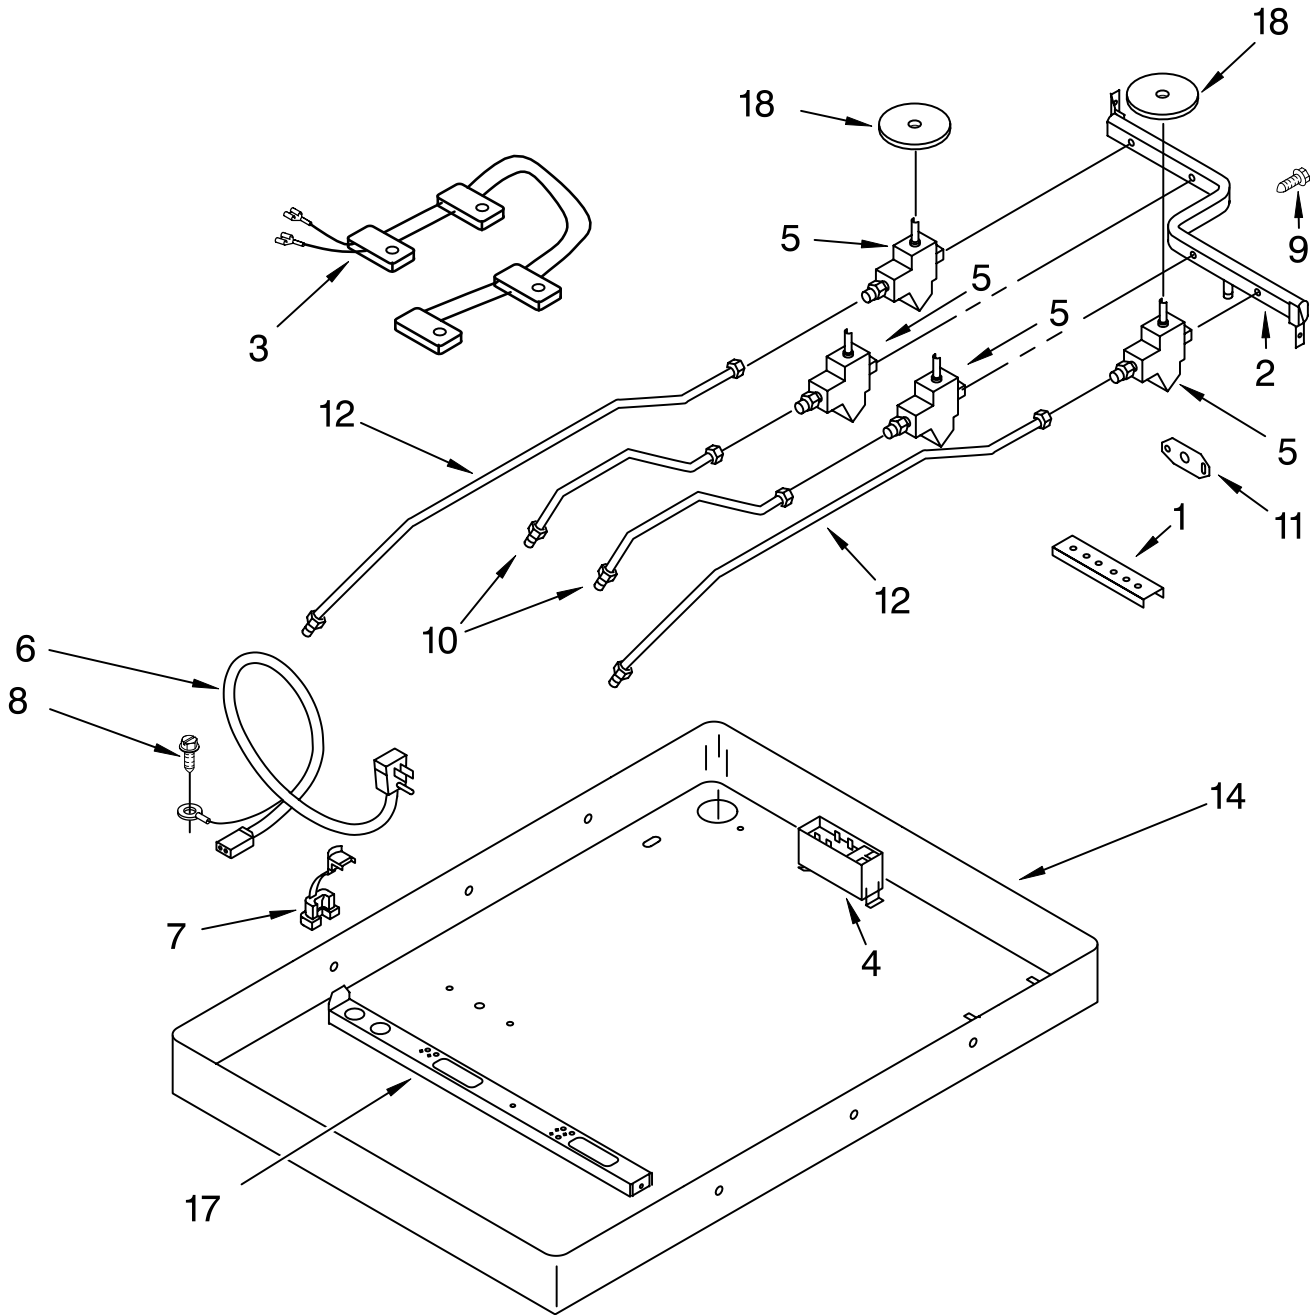

BURNER BOX, GAS VALVES, AND SWITCHES

For Models: SCS3017RB00, SCS3017RQ00, SCS3017RS00, SCS3017RT00

(Black) (Designer White) (Stainless) (Biscuit)

FOR ORDERING INFORMATION REFER TO PARTS PRICE LIST

BURNER BOX, GAS VALVES, AND SWITCHES

For Models: SCS3017RB00, SCS3017RQ00, SCS3017RS00, SCS3017RT00

(Black) (Designer White) (Stainless) (Biscuit)

<u>Illus. No.</u>	<u>Part No.</u>	<u>DESCRIPTION</u>
1	4455917	Bracket, (2) Cooktop mounting
	3400093	Screw
2	9759354	Pipe, Manifold
	3196160	Screw (2)
3	4456905	Harness & Switches
4	8522423	Spark Module
	3400843	Screw
5		Valve, Burner
	4456817	LR Large (Black)
	8286559	RR & LFAuxi (White)
	8286560	RF Rapid (Purple)
6	3192231	Power Cord
7	4173634	Bushing, Cord
8	3177991	Screw, Ground
9	3186217	Bolt, Gas Valve
10	3191318	Tubing, Burner RR & RF
11	3192491	Bracket, Manifold
12	3191320	Tubing, Burner LR & LF
14	4456780	Box, Burner
	3179776	Screw
17	8286099	Rail, Burner (2)
	4449809	Screw
18	3191387	Seal, (4) Switch Cover

Following Parts Not Illustrated
and Optional Parts Not Included

- 8286320 Gas Conversion Kit
  (Natural Gas To
  LP Gas)
- 4455918 Hardware Kit
  (Mounting)