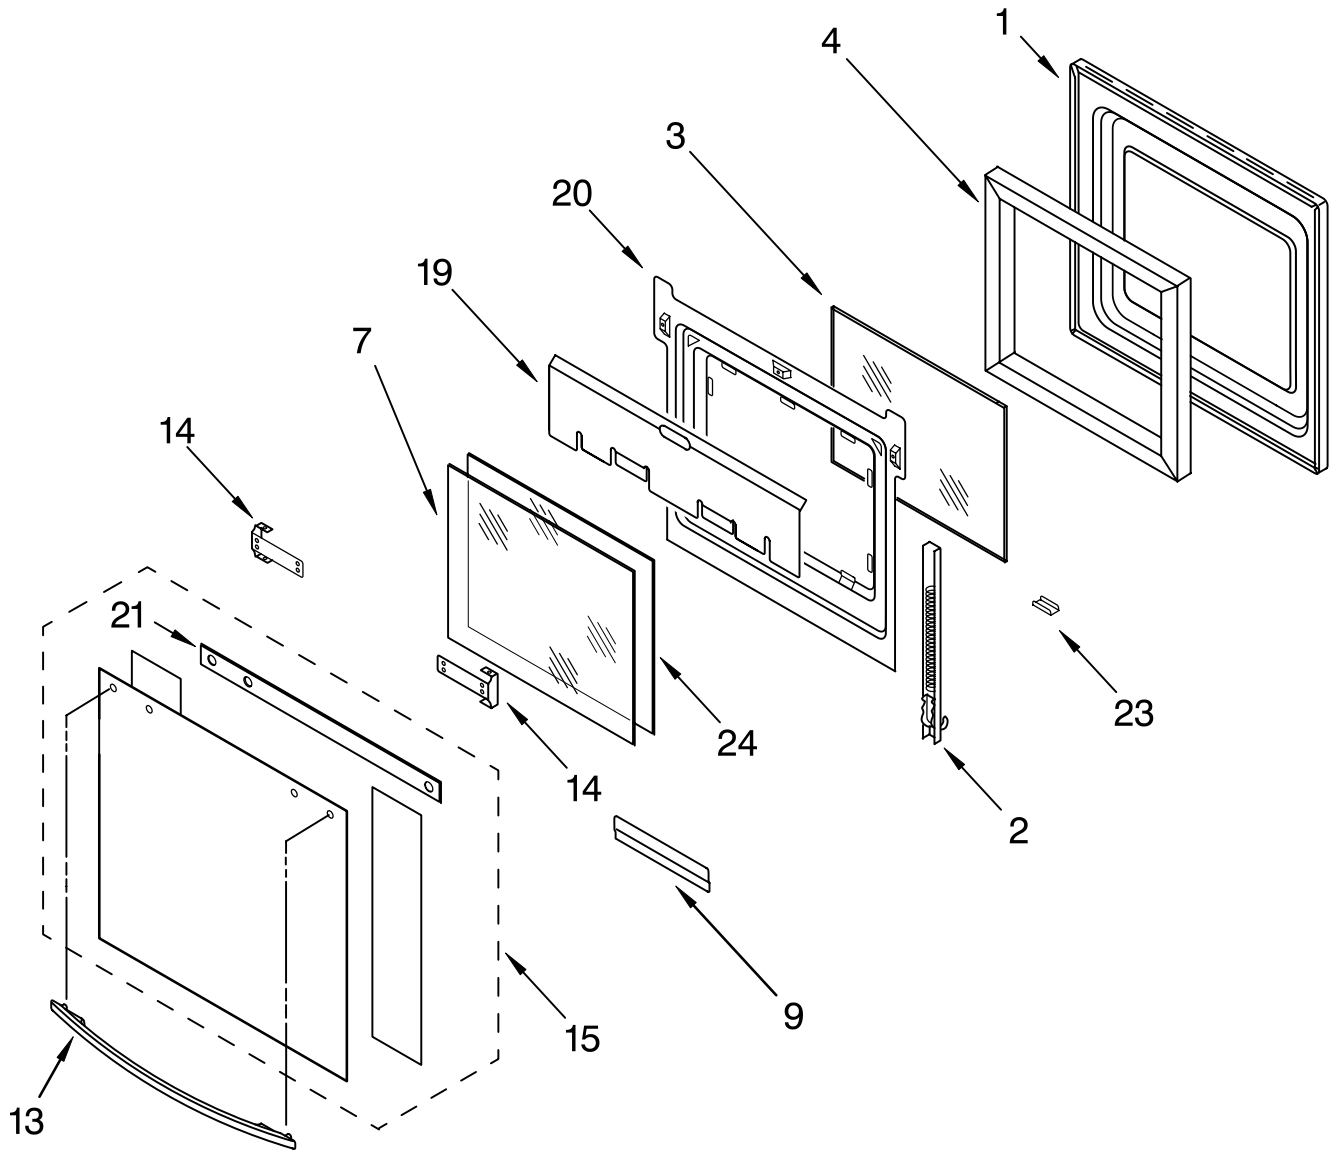

OVEN DOOR PARTS

For Models: RS675PXGB8, RS675PXGQ8, RS675PXGT8
(Black) (White) (Biscuit)

Illus. No.	Part No.	DESCRIPTION	Illus. No.	Part No.	DESCRIPTION	Illus. No.	Part No.	DESCRIPTION
NOTE: The screws and nuts required to attach a part are listed immediately following that part.			7	4449263	Glass, Inner (2)	19	4450362	Shield, Heat
1	4455618	Door Liner	9	4451668	Retainer, Glass	20	8300778	Retainer, Glass
2	8300571	R.Side		4449809	Screw	21	8300820	Seal, Door Top
	8300572	L.Side	13		Door Handle	23		Retainer, Clip
	4449743	Screw		4448855	White		4450864	White
3	4449259	Glass, Inner		4452860	Biscuit		4452119	Biscuit
4	4451722	Insulation, Door	14	4450813	Bracket, Handle		4450863	Black
				4451040	Screw	24	4455257	Glass, Inner
			15		Door Assembly, Glass			
				4452066	White			
				4452859	Biscuit			
				4452065	Black			

FOR ORDERING INFORMATION REFER TO PARTS PRICE LIST