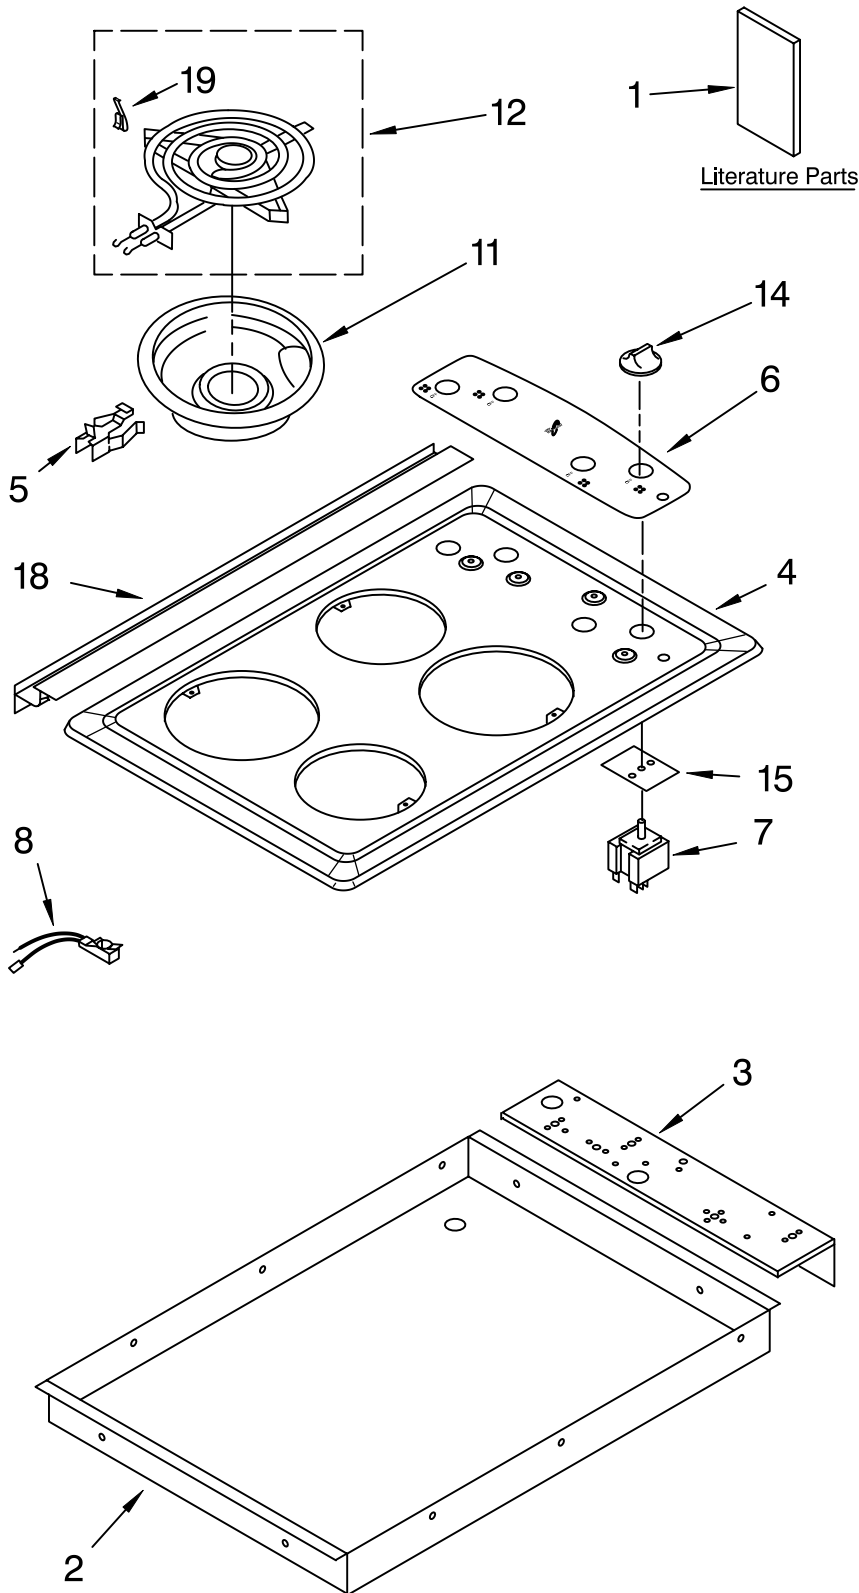

# COOKTOP PARTS

For Models: RS675PXGB8, RS675PXGQ8, RS675PXGT8  
(Black) (White) (Biscuit)

30" DROP-IN  
ELECTRIC OVEN  
SELF CLEAN

Illus. No.	Part No.	DESCRIPTION
------------	----------	-------------

NOTE: The screws and nuts required to attach a part are listed immediately following that part.

1	LIT8300659	Literature Parts Installation Instructions
	LIT8300666	Use & Care Guide
	LIT3192845	Tech Sheet
	LIT3191638	Safe Cooking Tips
2	3192459	Burner Box
3	3192330	Bracket, Mounting
	3177991	Screw
4		Cooktop
	8284709	Biscuit
	3191168	White
	3191167	Black
5	3192575	Clip, Mtg. (4)
	3400843	Screw
6		Panel, Control
	8284707	Biscuit
	3191229	White
	3191228	Black
7		Switch, Infinite
	3191471	Use W/6" Surface (Blue Shaft)
	3191473	Use W/8" Surface (Red Shaft)
	3400855	Screw, 8-32 x 1/4
8	3191491	Light, Indicator
11		Pan, Surface
	3195208	6" Pan
	3195209	8" Pan
12		Element, Surface
	8053266	6" Burner
	8053268	8" Burner
14		Knob, Control
	3196232	White
	8272506	Biscuit
	3196231	Black
15	3183956	Seal, Switch Shaft (4)
18		Trim, Extension
	3192103	White
	8300518	Biscuit
	3192102	Black
19	3195917	Clip, Element

# CONTROL PANEL PARTS

For Models:RS675PXGB8, RS675PXGQ8, RS675PXGT8  
 (Black) (White) (Biscuit)

Illus. No.	Part No.	DESCRIPTION
1		Control Panel Assy.
	4452845	White
	8300515	Biscuit
	4452844	Black
		W/Membrane Switch
	3400832	Screw
2	4455260	Spacer, Foam
3	4452892	Microcomputer
	4449745	Screw