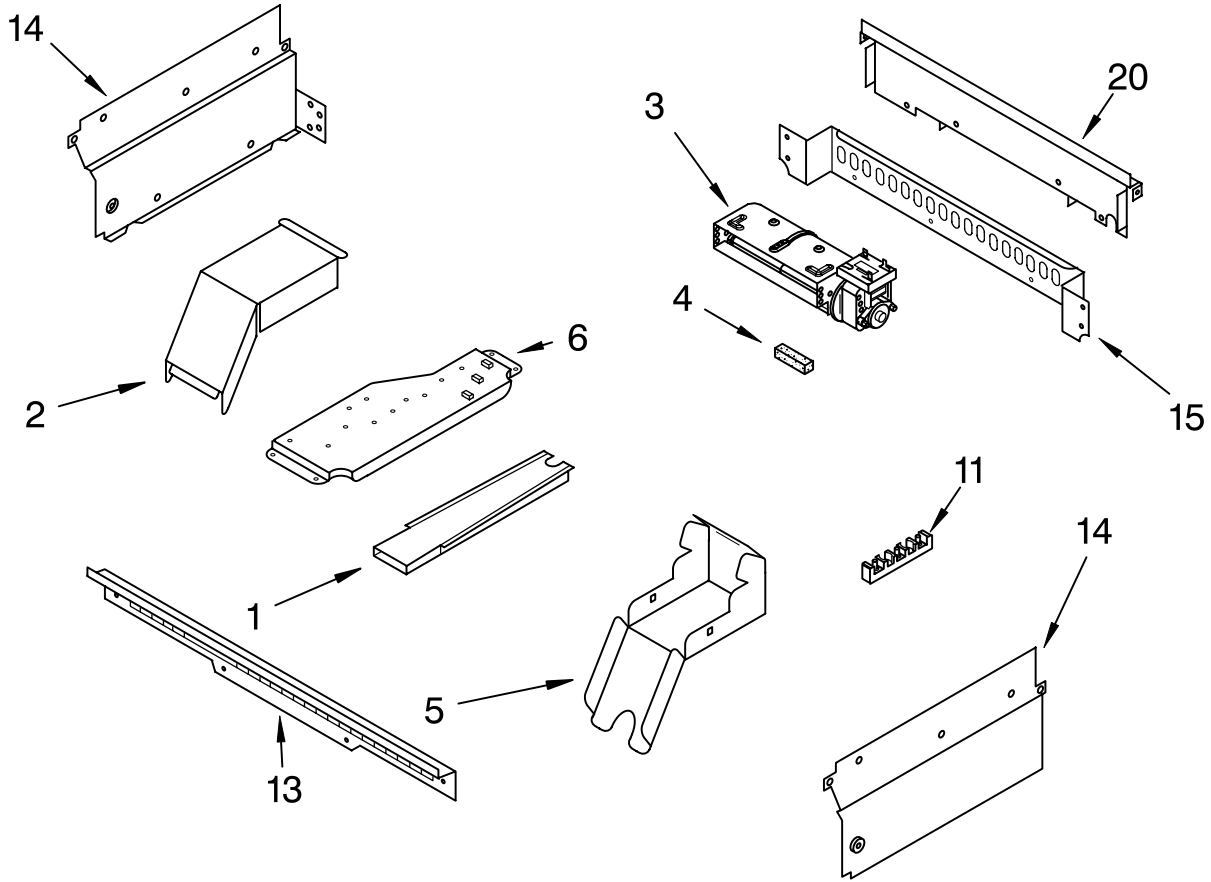

TOP VENTING PARTS

For Models: RS675PXGB8, RS675PXGQ8, RS675PXGT8
(Black) (White) (Biscuit)

Illus. No.	Part No.	DESCRIPTION

NOTE: The screws and nuts required to attach a part are listed immediately following that part.

1	4451759	Vent, Exhaust
	4449040	Screw, 8-18 x 3/8
2	4455178	Elbow, Vent Top
3	4455334	Blower
	4455352	Bracket, Blower (2)

Illus. No.	Part No.	DESCRIPTION

4	4451758	Block, Foam
5	4455177	Elbow, Vent Bottom
6	4451761	Plate, Service
11	4449868	Block, Terminal
	3400080	Screw
13	4448549	Vent, (Control Panel)
	4450038	Screw

Illus. No.	Part No.	DESCRIPTION

14		Side, Control Compt.
	3191832	Right
	3191833	Left
	4449809	Screw
15	4452244	Back, Control
	4449809	Screw
20	3191842	Cover, Rear

FOR ORDERING INFORMATION REFER TO PARTS PRICE LIST