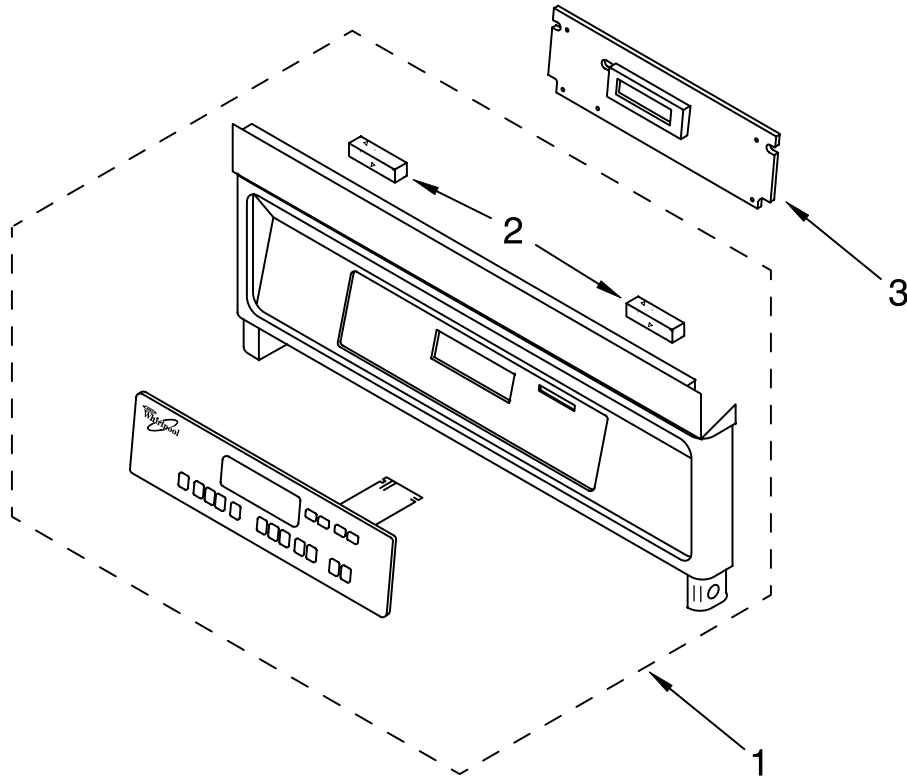

CONTROL PANEL PARTS

For Models:RS675PXGB8, RS675PXGQ8, RS675PXGT8
(Black) (White) (Biscuit)

Illus. No.	Part No.	DESCRIPTION
1		Control Panel Assy.
	4452845	White
	8300515	Biscuit
	4452844	Black
		W/Membrane Switch
	3400832	Screw
2	4455260	Spacer, Foam
3	4452892	Microcomputer
	4449745	Screw

FOR ORDERING INFORMATION REFER TO PARTS PRICE LIST