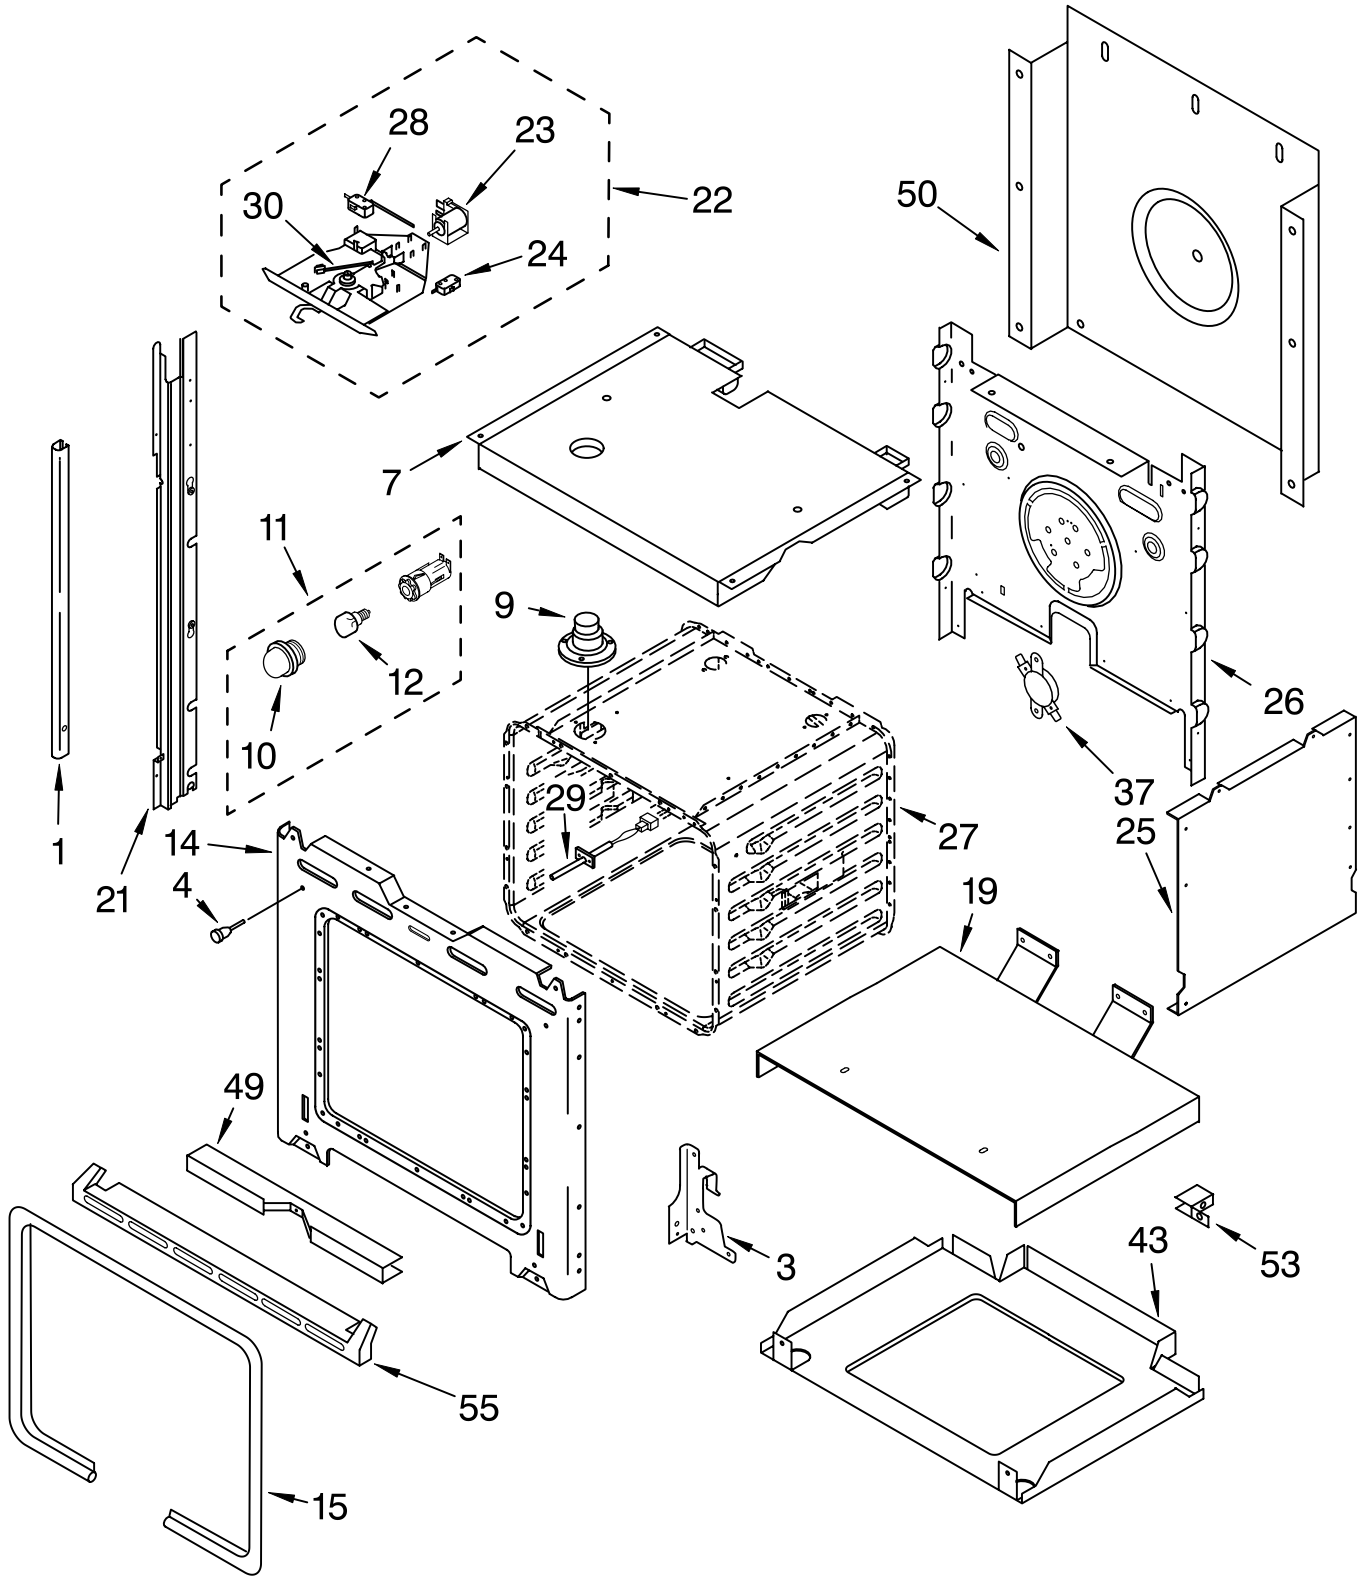

OVEN PARTS

For Models: RS675PXGB8, RS675PXGQ8, RS675PXGT8
(Black) (White) (Biscuit)

FOR ORDERING INFORMATION REFER TO PARTS PRICE LIST