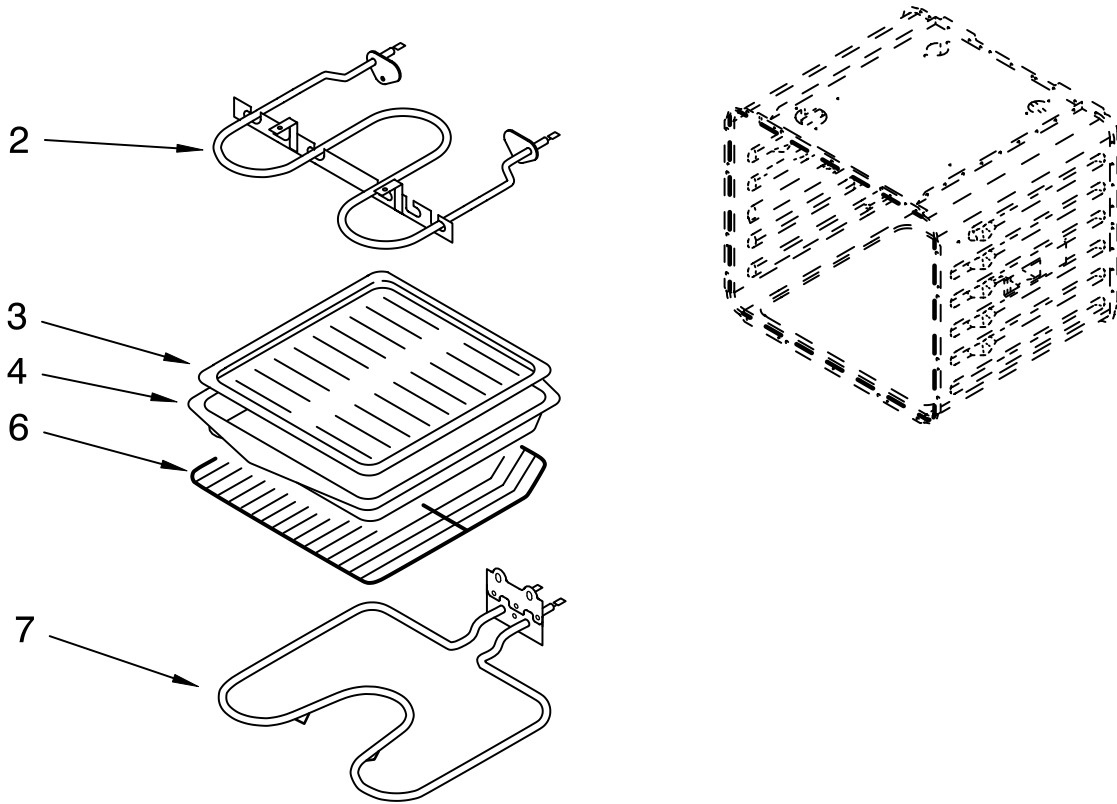

INTERNAL OVEN PARTS

For Models:RS675PXGB8, RS675PXGQ8, RS675PXGT8
(Black) (White) (Biscuit)

Illus. No.	Part No.	DESCRIPTION
2	4452154	Element, Broil
	4449154	Screw
3	3147563	Grill, Broiler
4	3147845	Pan, Broiler
6	4448717	Rack, Oven
7	4452153	Element, Bake
	4449154	Screw

FOR ORDERING INFORMATION REFER TO PARTS PRICE LIST